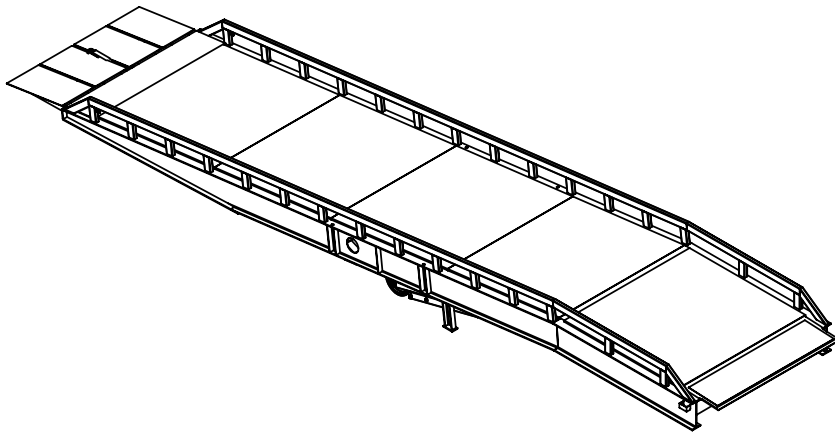

PART No: SMY249040FW6

Ten Tonne Type 6 mobile yardramp. A Deluxe unit with fold down entry ramps, high safety side rail, multiple towing options & manual hydraulic height adjustment for fast & efficient loading operations

CLASS	DELUXE	
CAPACITY	10000 Kg	
ESTIMATED LEADTIME	-	
HEIGHT DIFFERENTIAL	890mm (min.) 1250mm (rec.) 1680mm (max.)	
OPTIONAL EXTRAS	TWC-1 TWC-8 TWCJ-4253	Vehicle Wheel Chock Yardramp Wheel Chock Trailer Safety Jack

All dimensions shown are in millimetres and are intended for reference purposes only; exact product measurements may vary due to applied tolerances and methods of manufacture