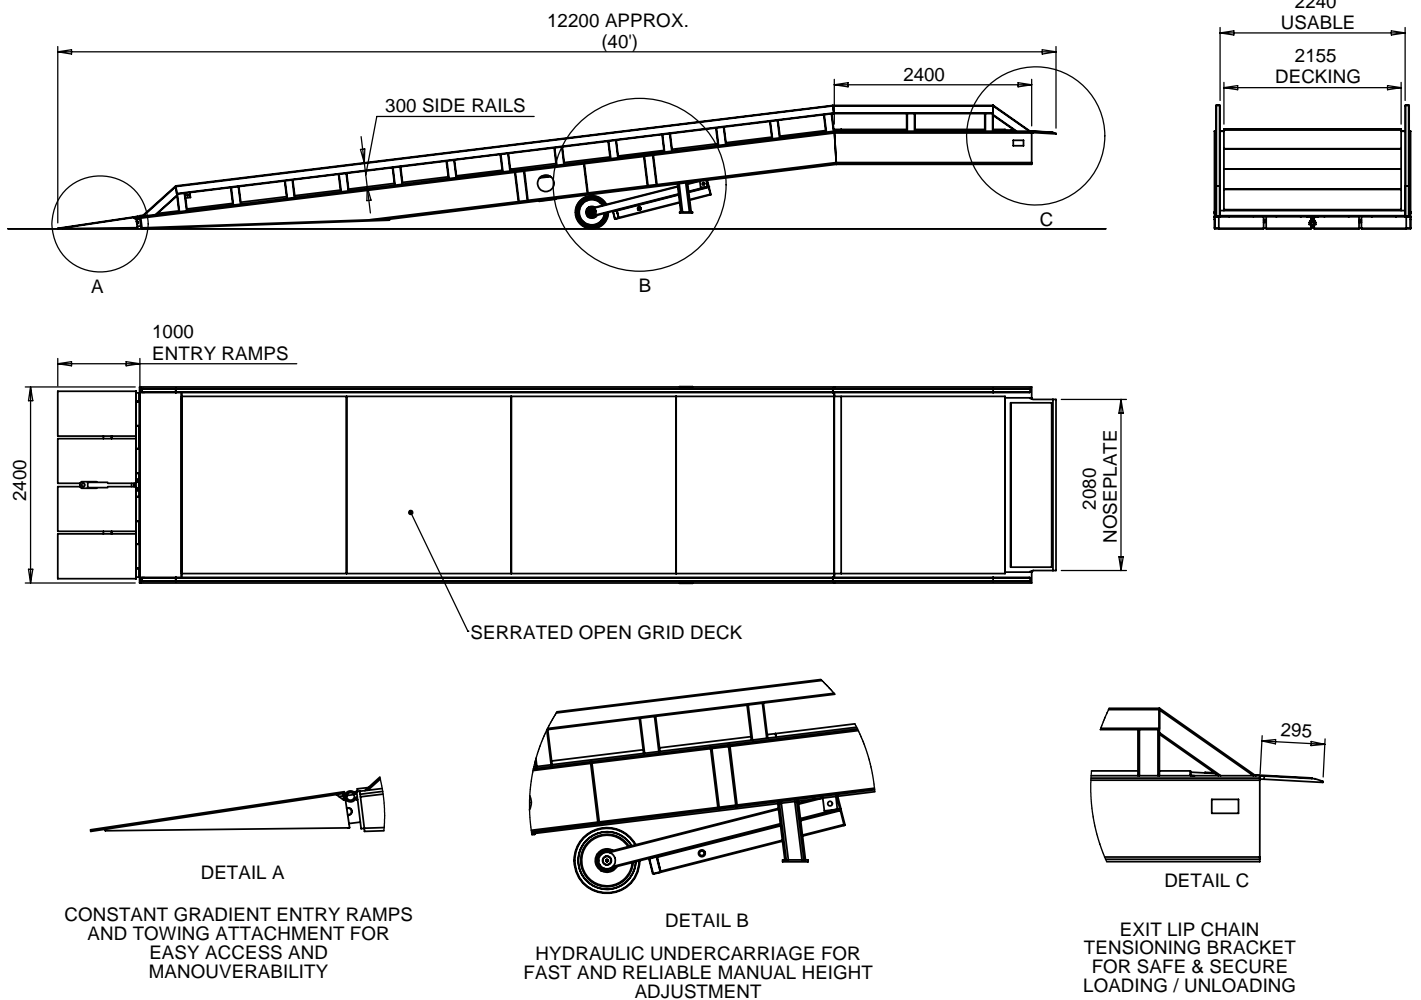

PART No: SMY249040FW6

Ten Tonne Type 6 mobile yardramp. A Deluxe unit with fold down entry ramps, high safety side rail, multiple towing options & manual hydraulic height adjustment for fast & efficient loading operations

CLASS	DELUXE	
CAPACITY	10000 Kg	
ESTIMATED LEADTIME	-	
HEIGHT DIFFERENTIAL	890mm (min.) 1250mm (rec.) 1680mm (max.)	
OPTIONAL EXTRAS	TWC-1 TWC-8 TWCJ-4253	Vehicle Wheel Chock Yardramp Wheel Chock Trailer Safety Jack

All dimensions shown are in millimetres and are intended for reference purposes only; exact product measurements may vary due to applied tolerances and methods of manufacture