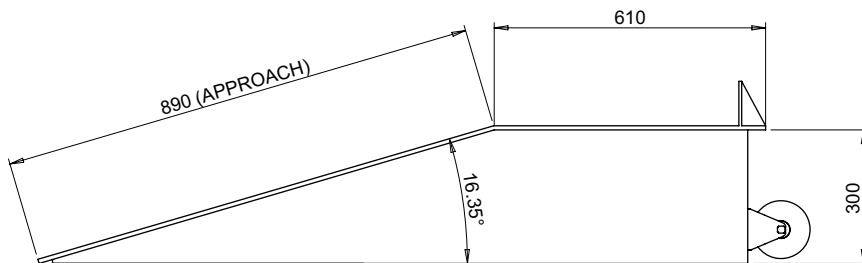

## PART No: WR-2466-12

Thorworld Wheel Risers are used for exceptionally high docks or low-bed trailers. When backing lorries onto Wheel Risers, the truck will be brought up to the dock level, thus allowing the efficient loading and unloading of goods.

MATERIAL	Aluminium
WEIGHT	54 Kg
ESTIMATED LEADTIME	2 - 3 Weeks
ADDITIONAL INFO	Wheels are fitted as standard. Total Max Load Capacity = 5400Kg per unit

All dimensions shown are in millimetres and are intended for reference purposes only; exact product measurements may vary due to applied tolerances and methods of manufacture