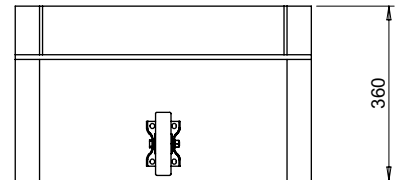

PART No: WR-2459-10

Thorworld Wheel Risers are used for exceptionally high docks or low-bed trailers. When backing lorries onto Wheel Risers, the truck will be brought up to the dock level, thus allowing the efficient loading and unloading of goods.

MATERIAL	Aluminium
WEIGHT	45 Kg
ESTIMATED LEADTIME	2 - 3 Weeks
ADDITIONAL INFO	Wheels are fitted as standard. Total Max Load Capacity = 5400Kg per unit

All dimensions shown are in millimetres and are intended for reference purposes only; exact product measurements may vary due to applied tolerances and methods of manufacture