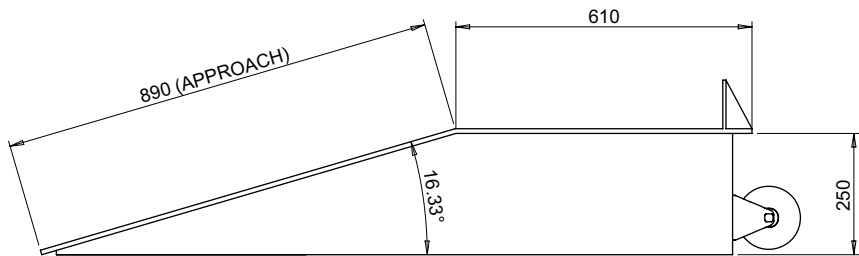

PART No: WR-2459-10

Thorworld Wheel Risers are used for exceptionally high docks or low-bed trailers. When backing lorries onto Wheel Risers, the truck will be brought up to the dock level, thus allowing the efficient loading and unloading of goods.

MATERIAL	Aluminium
WEIGHT	45 Kg
ESTIMATED LEADTIME	2 - 3 Weeks
ADDITIONAL INFO	Wheels are fitted as standard. Total Max Load Capacity = 5400Kg per unit

All dimensions shown are in millimetres and are intended for reference purposes only; exact product measurements may vary due to applied tolerances and methods of manufacture