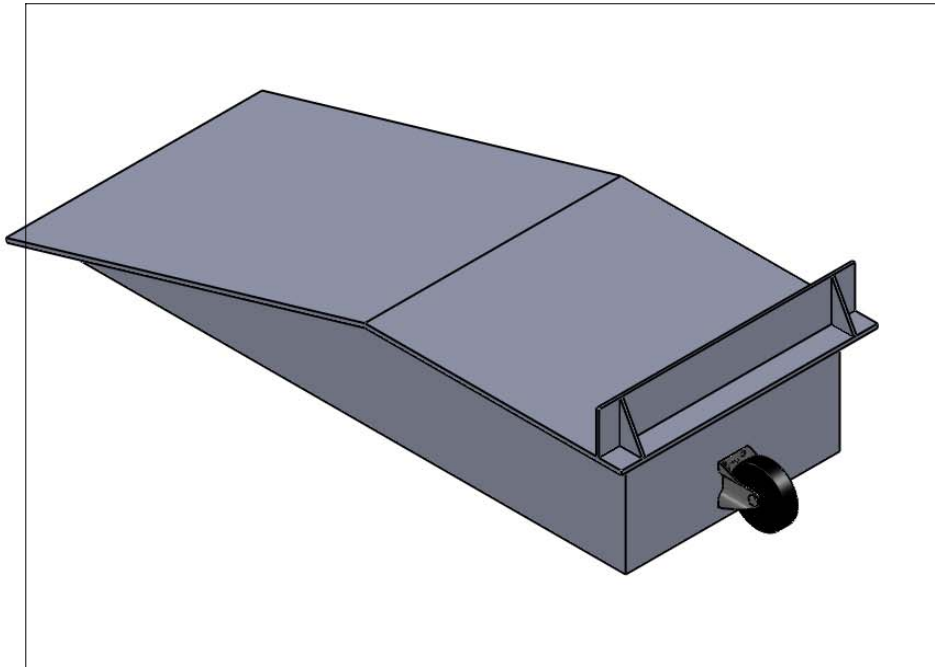

PART No: WR-2459-10

Thorworld Wheel Risers are used for exceptionally high docks or low-bed trailers. When backing lorries onto Wheel Risers, the truck will be brought up to the dock level, thus allowing the efficient loading and unloading of goods.

MATERIAL	Aluminium
WEIGHT	45 Kg
ESTIMATED LEADTIME	2 - 3 Weeks
ADDITIONAL INFO	Wheels are fitted as standard. Total Max Load Capacity = 5400Kg per unit

All dimensions shown are in millimetres and are intended for reference purposes only; exact product measurements may vary due to applied tolerances and methods of manufacture