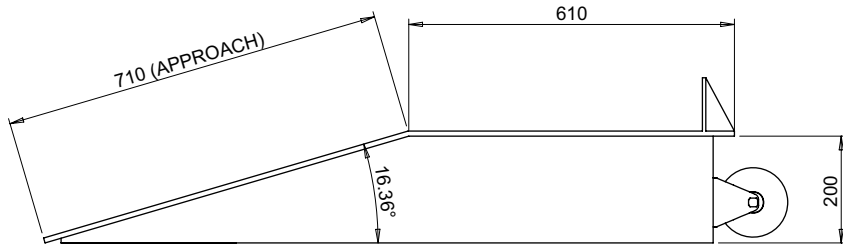

## PART No: WR-2452-8

Thorworld Wheel Risers are used for exceptionally high docks or low-bed trailers. When backing lorries onto Wheel Risers, the truck will be brought up to the dock level, thus allowing the efficient loading and unloading of goods.

MATERIAL	Aluminium
WEIGHT	38 Kg
ESTIMATED LEADTIME	2 - 3 Weeks
ADDITIONAL INFO	Wheels are fitted as standard. Total Max Load Capacity = 5400Kg per unit

All dimensions shown are in millimetres and are intended for reference purposes only; exact product measurements may vary due to applied tolerances and methods of manufacture