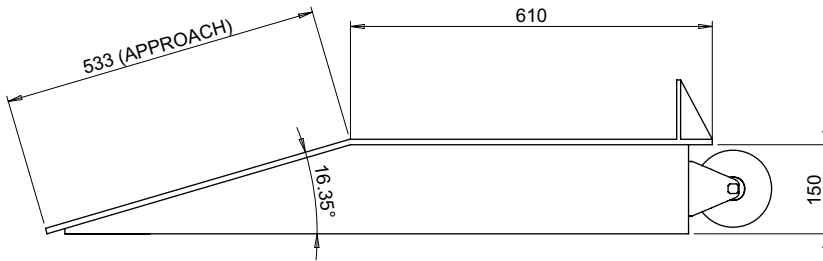

PART No: WR-2445-6

Thorworld Wheel Risers are used for exceptionally high docks or low-bed trailers. When backing lorries onto Wheel Risers, the truck will be brought up to the dock level, thus allowing the efficient loading and unloading of goods.

MATERIAL	Aluminium
WEIGHT	30 Kg
ESTIMATED LEADTIME	2 - 3 Weeks
ADDITIONAL INFO	Wheels are fitted as standard. Total Max Load Capacity = 5400Kg per unit

All dimensions shown are in millimetres and are intended for reference purposes only; exact product measurements may vary due to applied tolerances and methods of manufacture