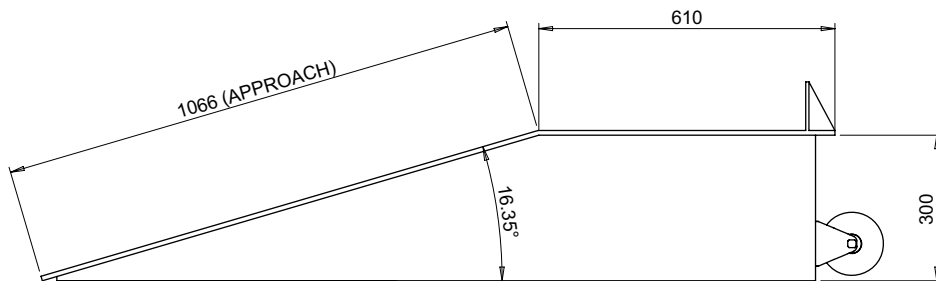

PART No: WR-1866-12

Thorworld Wheel Risers are used for exceptionally high docks or low-bed trailers. When backing lorries onto Wheel Risers, the truck will be brought up to the dock level, thus allowing the efficient loading and unloading of goods.

MATERIAL	Aluminium
WEIGHT	45 Kg
ESTIMATED LEADTIME	2 - 3 Weeks
ADDITIONAL INFO	Wheels are fitted as standard. Total Max Load Capacity = 5400Kg per unit

All dimensions shown are in millimetres and are intended for reference purposes only; exact product measurements may vary due to applied tolerances and methods of manufacture