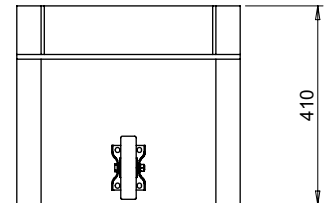

PART No: WR-1866-12

Thorworld Wheel Risers are used for exceptionally high docks or low-bed trailers. When backing lorries onto Wheel Risers, the truck will be brought up to the dock level, thus allowing the efficient loading and unloading of goods.

MATERIAL	Aluminium
WEIGHT	45 Kg
ESTIMATED LEADTIME	2 - 3 Weeks
ADDITIONAL INFO	Wheels are fitted as standard. Total Max Load Capacity = 5400Kg per unit

All dimensions shown are in millimetres and are intended for reference purposes only; exact product measurements may vary due to applied tolerances and methods of manufacture