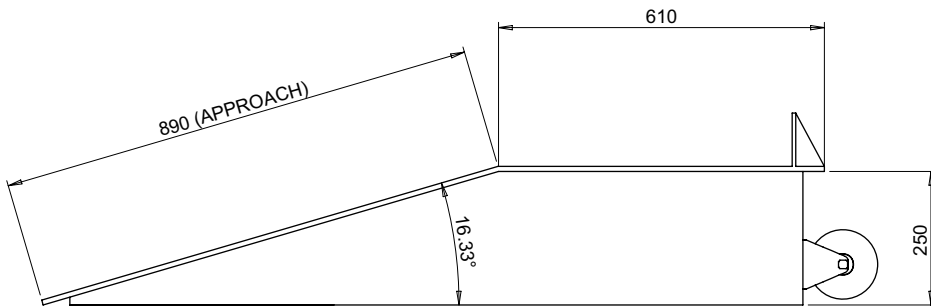

PART No: WR-1859-10

Thorworld Wheel Risers are used for exceptionally high docks or low-bed trailers. When backing lorries onto Wheel Risers, the truck will be brought up to the dock level, thus allowing the efficient loading and unloading of goods.

MATERIAL	Aluminium
WEIGHT	37 Kg
ESTIMATED LEADTIME	2 - 3 Weeks
ADDITIONAL INFO	Wheels are fitted as standard. Total Max Load Capacity = 5400Kg per unit

All dimensions shown are in millimetres and are intended for reference purposes only; exact product measurements may vary due to applied tolerances and methods of manufacture