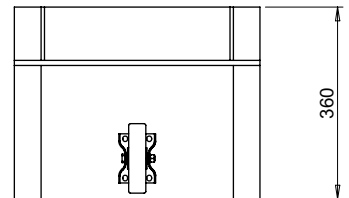

PART No: WR-1859-10

Thorworld Wheel Risers are used for exceptionally high docks or low-bed trailers. When backing lorries onto Wheel Risers, the truck will be brought up to the dock level, thus allowing the efficient loading and unloading of goods.

MATERIAL	Aluminium
WEIGHT	37 Kg
ESTIMATED LEADTIME	2 - 3 Weeks
ADDITIONAL INFO	Wheels are fitted as standard. Total Max Load Capacity = 5400Kg per unit

All dimensions shown are in millimetres and are intended for reference purposes only; exact product measurements may vary due to applied tolerances and methods of manufacture