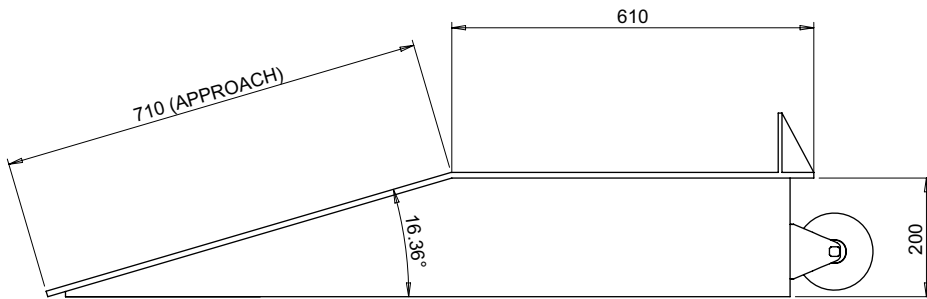

PART No: WR-1852-8

Thorworld Wheel Risers are used for exceptionally high docks or low-bed trailers. When backing lorries onto Wheel Risers, the truck will be brought up to the dock level, thus allowing the efficient loading and unloading of goods.

MATERIAL	Aluminium
WEIGHT	30 Kg
ESTIMATED LEADTIME	2 - 3 Weeks
ADDITIONAL INFO	Wheels are fitted as standard. Total Max Load Capacity = 5400Kg per unit

All dimensions shown are in millimetres and are intended for reference purposes only; exact product measurements may vary due to applied tolerances and methods of manufacture