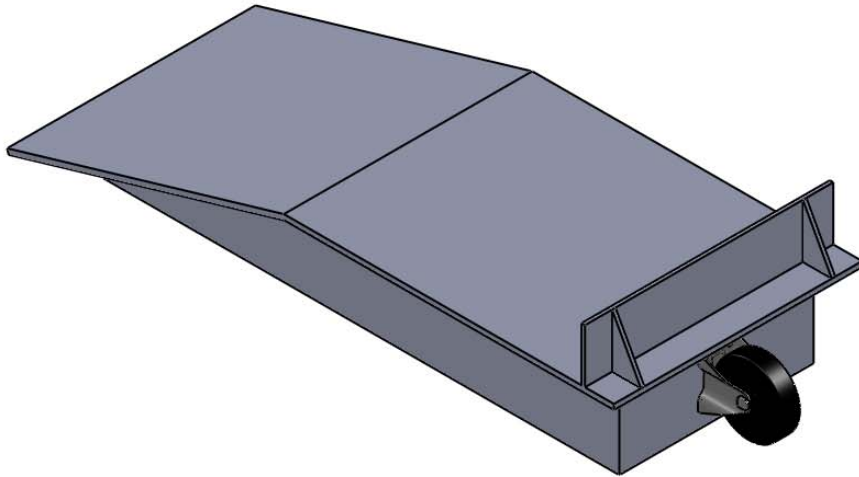

PART No: WR-1845-6

Thorworld Wheel Risers are used for exceptionally high docks or low-bed trailers. When backing lorries onto Wheel Risers, the truck will be brought up to the dock level, thus allowing the efficient loading and unloading of goods.

MATERIAL	Aluminium
WEIGHT	24 Kg
ESTIMATED LEADTIME	2 - 3 Weeks
ADDITIONAL INFO	Wheels are fitted as standard. Total Max Load Capacity = 5400Kg per unit

All dimensions shown are in millimetres and are intended for reference purposes only; exact product measurements may vary due to applied tolerances and methods of manufacture