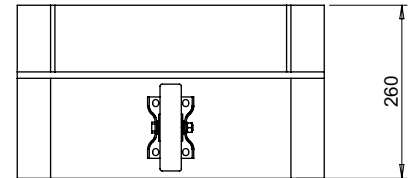

PART No: WR-1845-6

Thorworld Wheel Risers are used for exceptionally high docks or low-bed trailers. When backing lorries onto Wheel Risers, the truck will be brought up to the dock level, thus allowing the efficient loading and unloading of goods.

MATERIAL	Aluminium
WEIGHT	24 Kg
ESTIMATED LEADTIME	2 - 3 Weeks
ADDITIONAL INFO	Wheels are fitted as standard. Total Max Load Capacity = 5400Kg per unit

All dimensions shown are in millimetres and are intended for reference purposes only; exact product measurements may vary due to applied tolerances and methods of manufacture