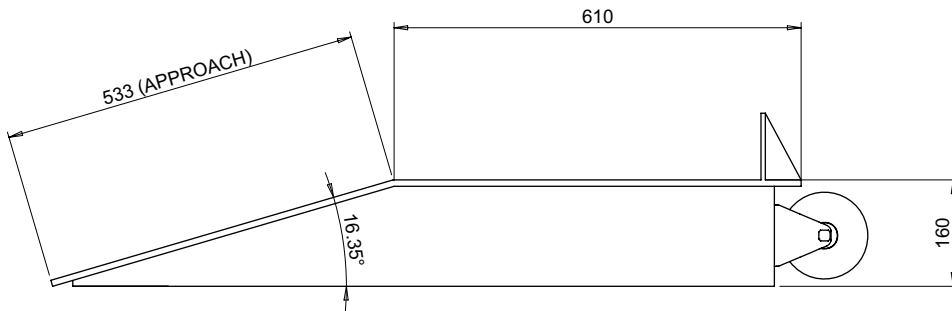

PART No: WR-1845-6

Thorworld Wheel Risers are used for exceptionally high docks or low-bed trailers. When backing lorries onto Wheel Risers, the truck will be brought up to the dock level, thus allowing the efficient loading and unloading of goods.

MATERIAL	Aluminium
WEIGHT	24 Kg
ESTIMATED LEADTIME	2 - 3 Weeks
ADDITIONAL INFO	Wheels are fitted as standard. Total Max Load Capacity = 5400Kg per unit

All dimensions shown are in millimetres and are intended for reference purposes only; exact product measurements may vary due to applied tolerances and methods of manufacture