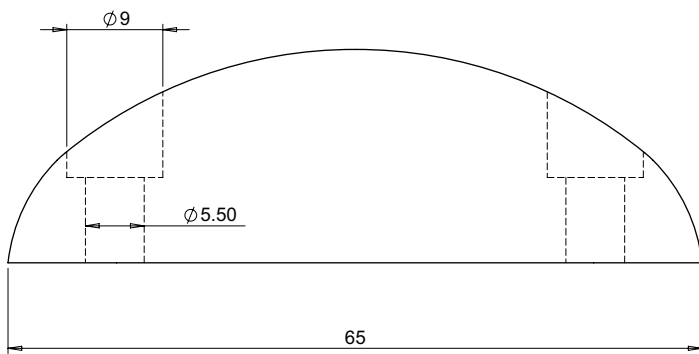

MATERIAL	Rubber
WEIGHT	0.03 Kg
ESTIMATED LEADTIME	EX STOCK
NO. HOLES	2

All dimensions shown are in millimetres and are intended for reference purposes only; exact product measurements may vary due to applied tolerances and methods of manufacture