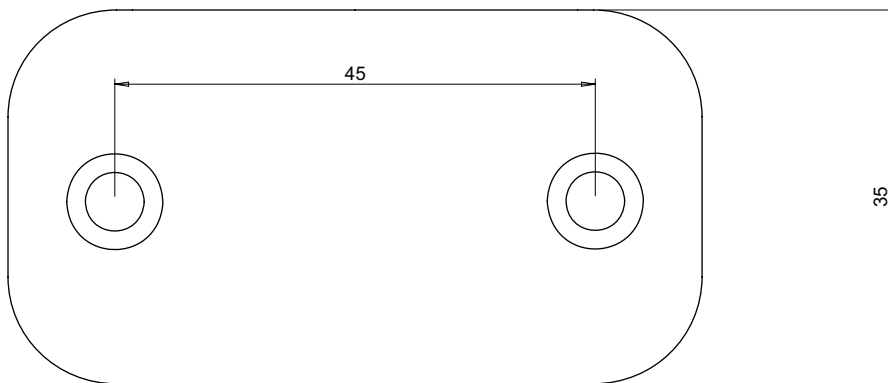

## PART No: TWVB-MOUSE

Thorworld Moulded Vehicle Bumpers provide excellent protection to vehicles, loading dock equipment and the loading docks they are visiting. Please Note: Vehicle Bumpers are not suitable for fitting to Loading Docks.

MATERIAL	Rubber
WEIGHT	0.03 Kg
ESTIMATED LEADTIME	EX STOCK
NO. HOLES	2

All dimensions shown are in millimetres and are intended for reference purposes only; exact product measurements may vary due to applied tolerances and methods of manufacture