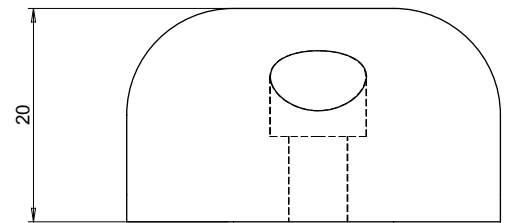

## PART No: TWVB-MOUSE

Thorworld Moulded Vehicle Bumpers provide excellent protection to vehicles, loading dock equipment and the loading docks they are visiting. Please Note: Vehicle Bumpers are not suitable for fitting to Loading Docks.

MATERIAL	Rubber
WEIGHT	0.03 Kg
ESTIMATED LEADTIME	EX STOCK
NO. HOLES	2

All dimensions shown are in millimetres and are intended for reference purposes only; exact product measurements may vary due to applied tolerances and methods of manufacture