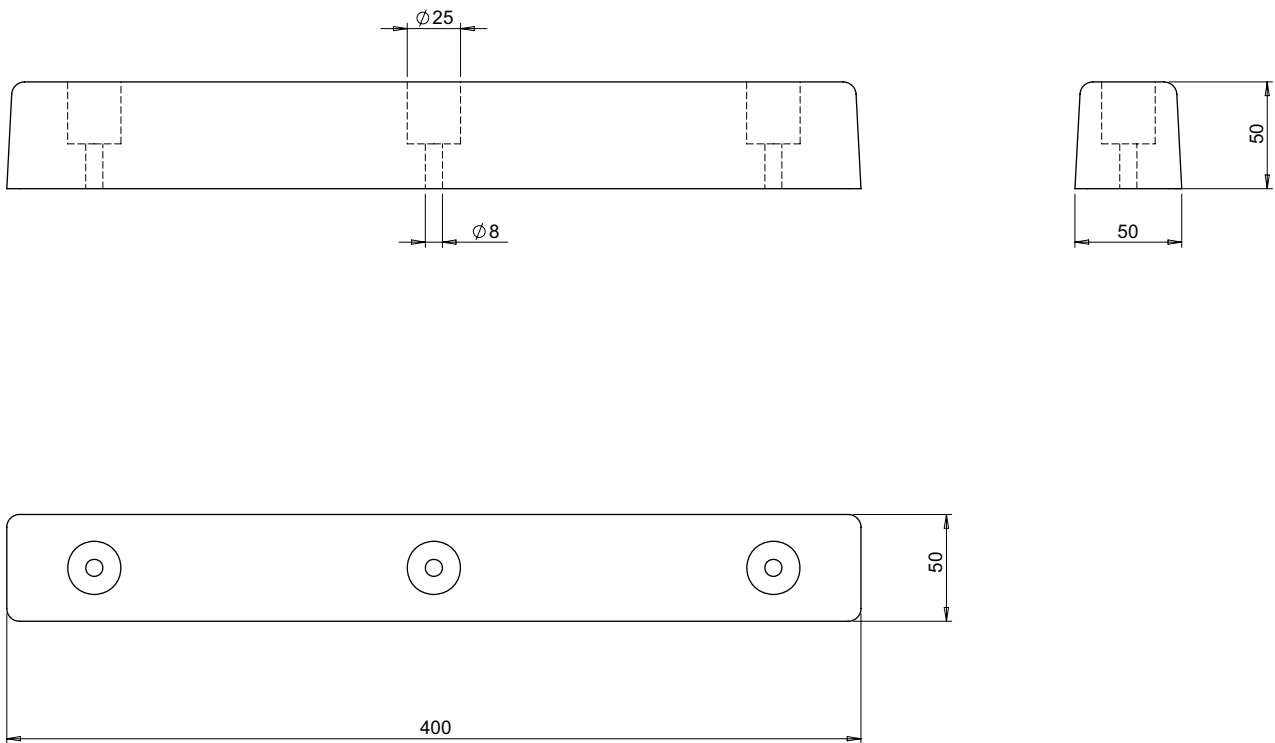

## PART No: TWVB-16-2

Thorworld moulded vehicle bumpers provide excellent protection to vehicles, loading dock equipment and the docks they are visiting. Please Note: Vehicle bumpers are not suitable for fitting to loading docks.

MATERIAL	Rubber
WEIGHT	1 Kg
ESTIMATED LEADTIME	EX STOCK
No. Holes	3

All dimensions shown are in millimetres and are intended for reference purposes only; exact product measurements may vary due to applied tolerances and methods of manufacture