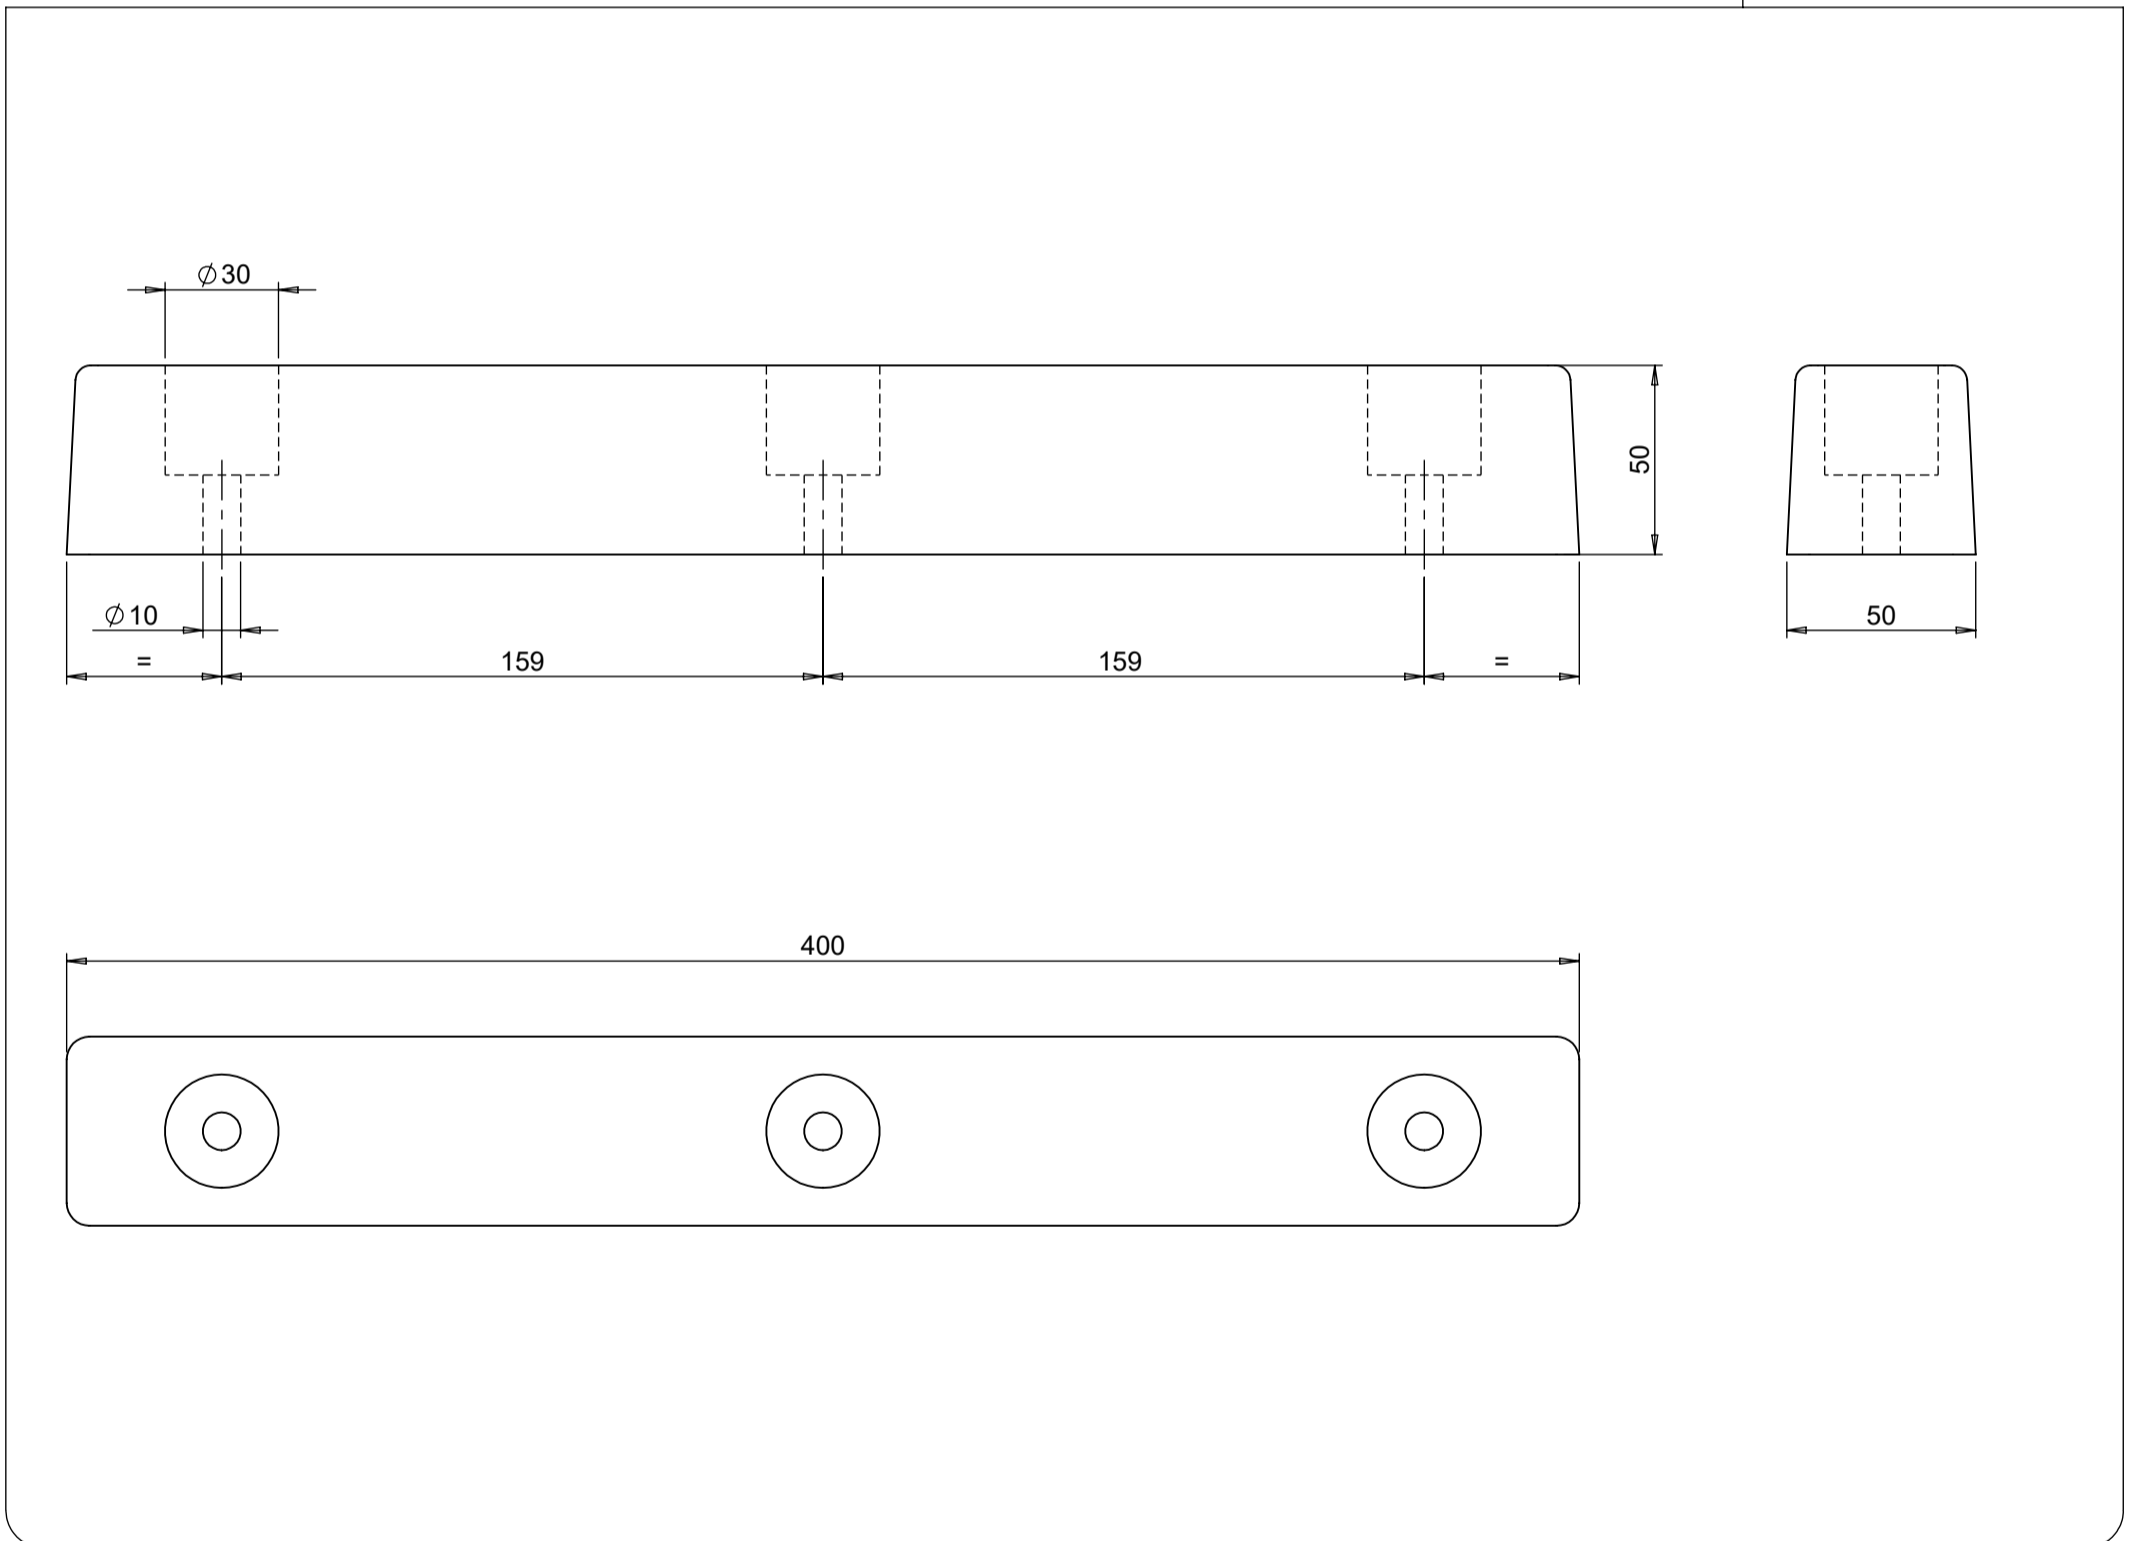

PART No: TWVB-16-2

Thorworld moulded vehicle bumpers provide excellent protection to vehicles, loading dock equipment and the docks they are visiting. Please Note: vehicle bumpers are not suitable for fitting to loading docks.

MATERIAL	Rubber
WEIGHT	1 Kg
ESTIMATED LEADTIME	EX-STOCK

All dimensions shown are in millimetres and are intended for reference purposes only; exact product measurements may vary due to applied tolerances and methods of manufacture