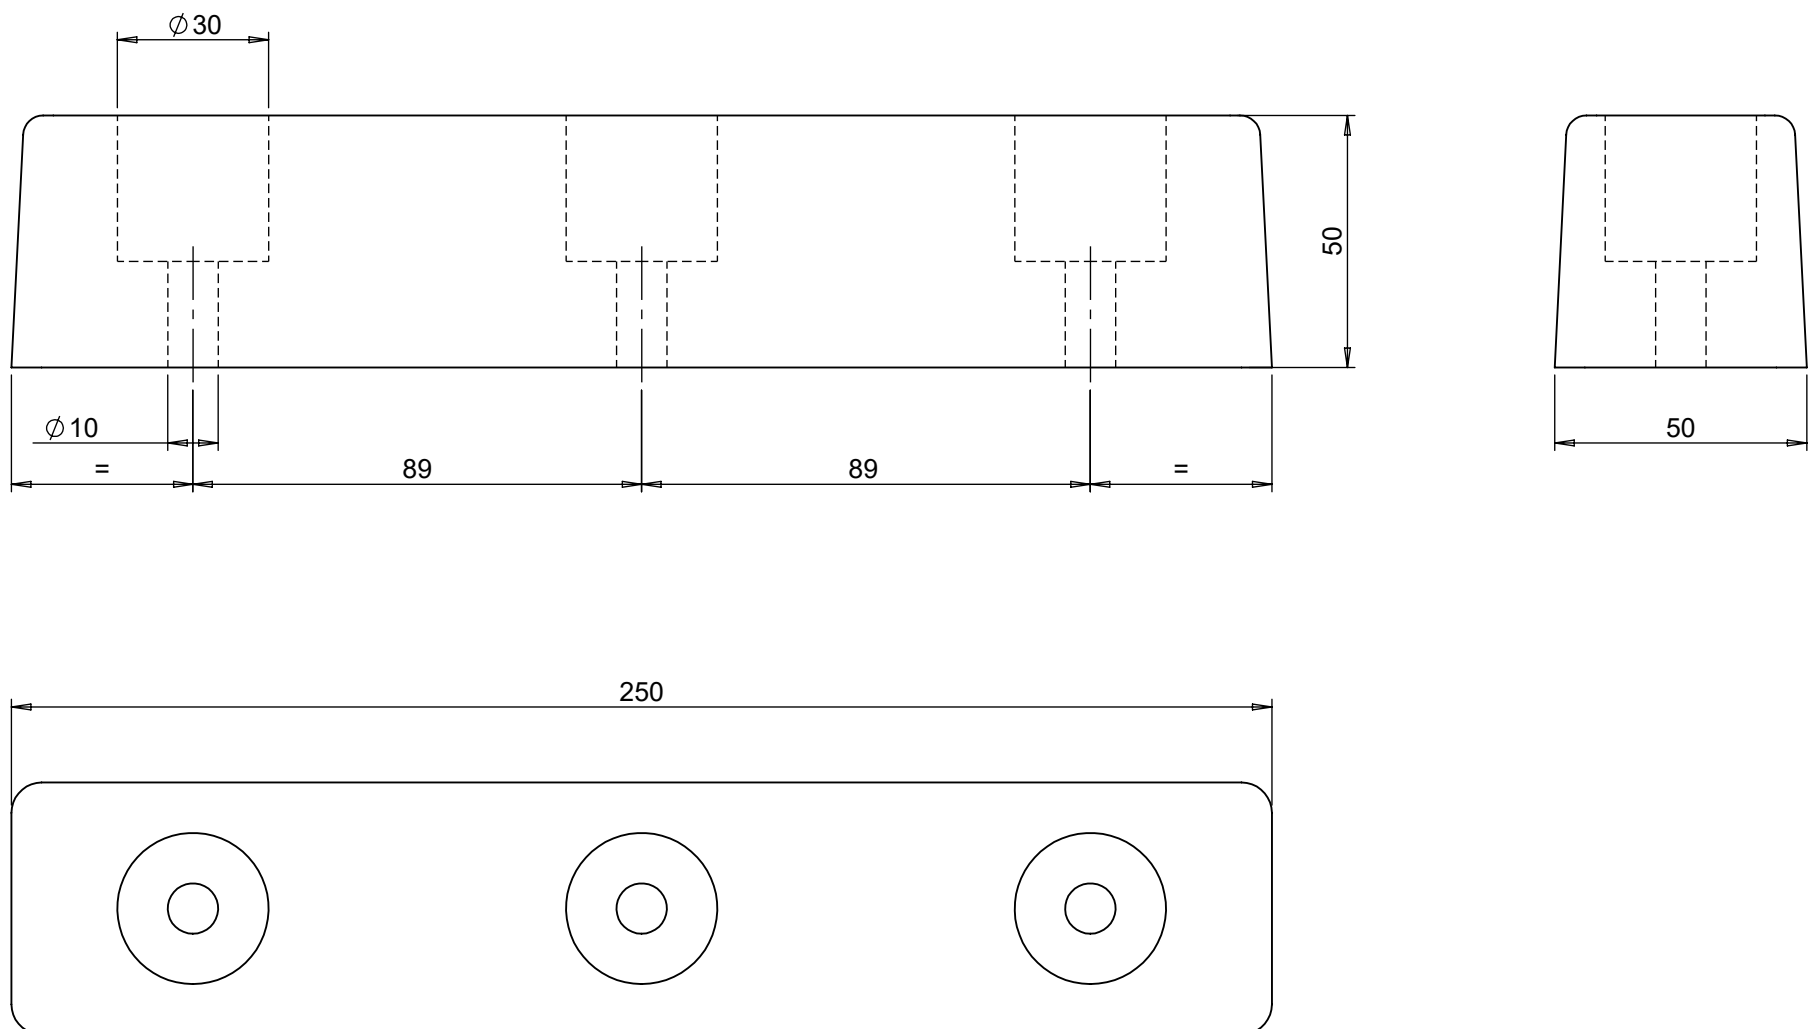

MATERIAL	Rubber
WEIGHT	0.64Kg
ESTIMATED LEADTIME	EX-STOCK

All dimensions shown are in millimetres and are intended for reference purposes only; exact product measurements may vary due to applied tolerances and methods of manufacture