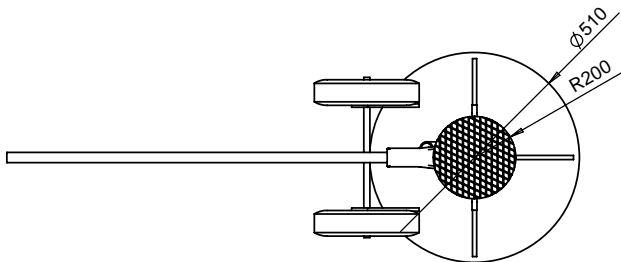

## PART No: TWCJ

Trailer Safety Supports are designed to provide additional support under the fifth wheel of a parked trailer, without a cab, during loading and unloading. There is a handle included that allows for easy adjustment of the support through a screw mechanism. The maximum supporting load required varies greatly depending on trailer type, weight distribution and the nature of the load. See table below for details of the available capacities.

HEIGHT RANGE	MIN HEIGHT: 1075mm MAX HEIGHT: 1275mm
ESTIMATED LEADTIME	EX STOCK
OPTIONAL EXTRAS	TWCJ-SS      SAFETY SIGN

MODEL NO.	SUPPORTING CAPACITY (Kg)	WEIGHT (Kg)
TWCJ-4253-1	26500	70
TWCJ-4253-2	36500	79

All dimensions shown are in millimetres and are intended for reference purposes only; exact product measurements may vary due to applied tolerances and methods of manufacture