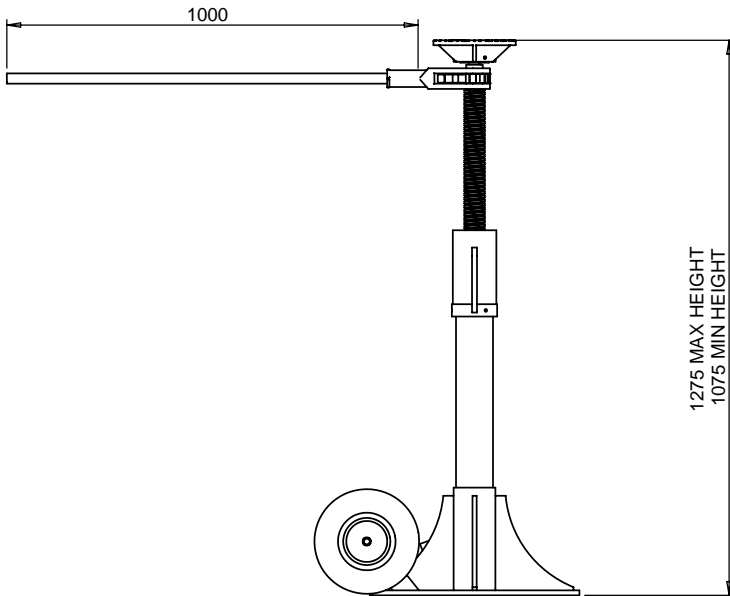

## PART No: TWCJ

Trailer Safety Supports are designed to provide additional support under the fifth wheel of a parked trailer, without a cab, during loading and unloading. There is a handle included that allows for easy adjustment of the support through a screw mechanism. The maximum supporting load required varies greatly depending on trailer type, weight distribution and the nature of the load. See table below for details of the available capacities.

HEIGHT RANGE	MIN HEIGHT: 1075mm MAX HEIGHT: 1275mm
ESTIMATED LEADTIME	EX STOCK
OPTIONAL EXTRAS	TWCJ-SS      SAFETY SIGN

MODEL NO.	SUPPORTING CAPACITY (Kg)	WEIGHT (Kg)
TWCJ-4253-1	26500	70
TWCJ-4253-2	36500	79

All dimensions shown are in millimetres and are intended for reference purposes only; exact product measurements may vary due to applied tolerances and methods of manufacture