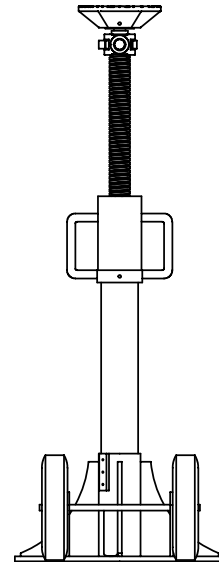

## PART No: TWCJ

Trailer Safety Supports are designed to provide additional support under the fifth wheel of a parked trailer, without a cab, during loading and unloading. There is a handle included that allows for easy adjustment of the support through a screw mechanism. The maximum supporting load required varies greatly depending on trailer type, weight distribution and the nature of the load. See table below for details of the available capacities.

HEIGHT RANGE	MIN HEIGHT: 1075mm MAX HEIGHT: 1275mm
ESTIMATED LEADTIME	EX STOCK
OPTIONAL EXTRAS	TWCJ-SS      SAFETY SIGN

MODEL NO.	SUPPORTING CAPACITY (Kg)	WEIGHT (Kg)
TWCJ-4253-1	26500	70
TWCJ-4253-2	36500	79

All dimensions shown are in millimetres and are intended for reference purposes only; exact product measurements may vary due to applied tolerances and methods of manufacture