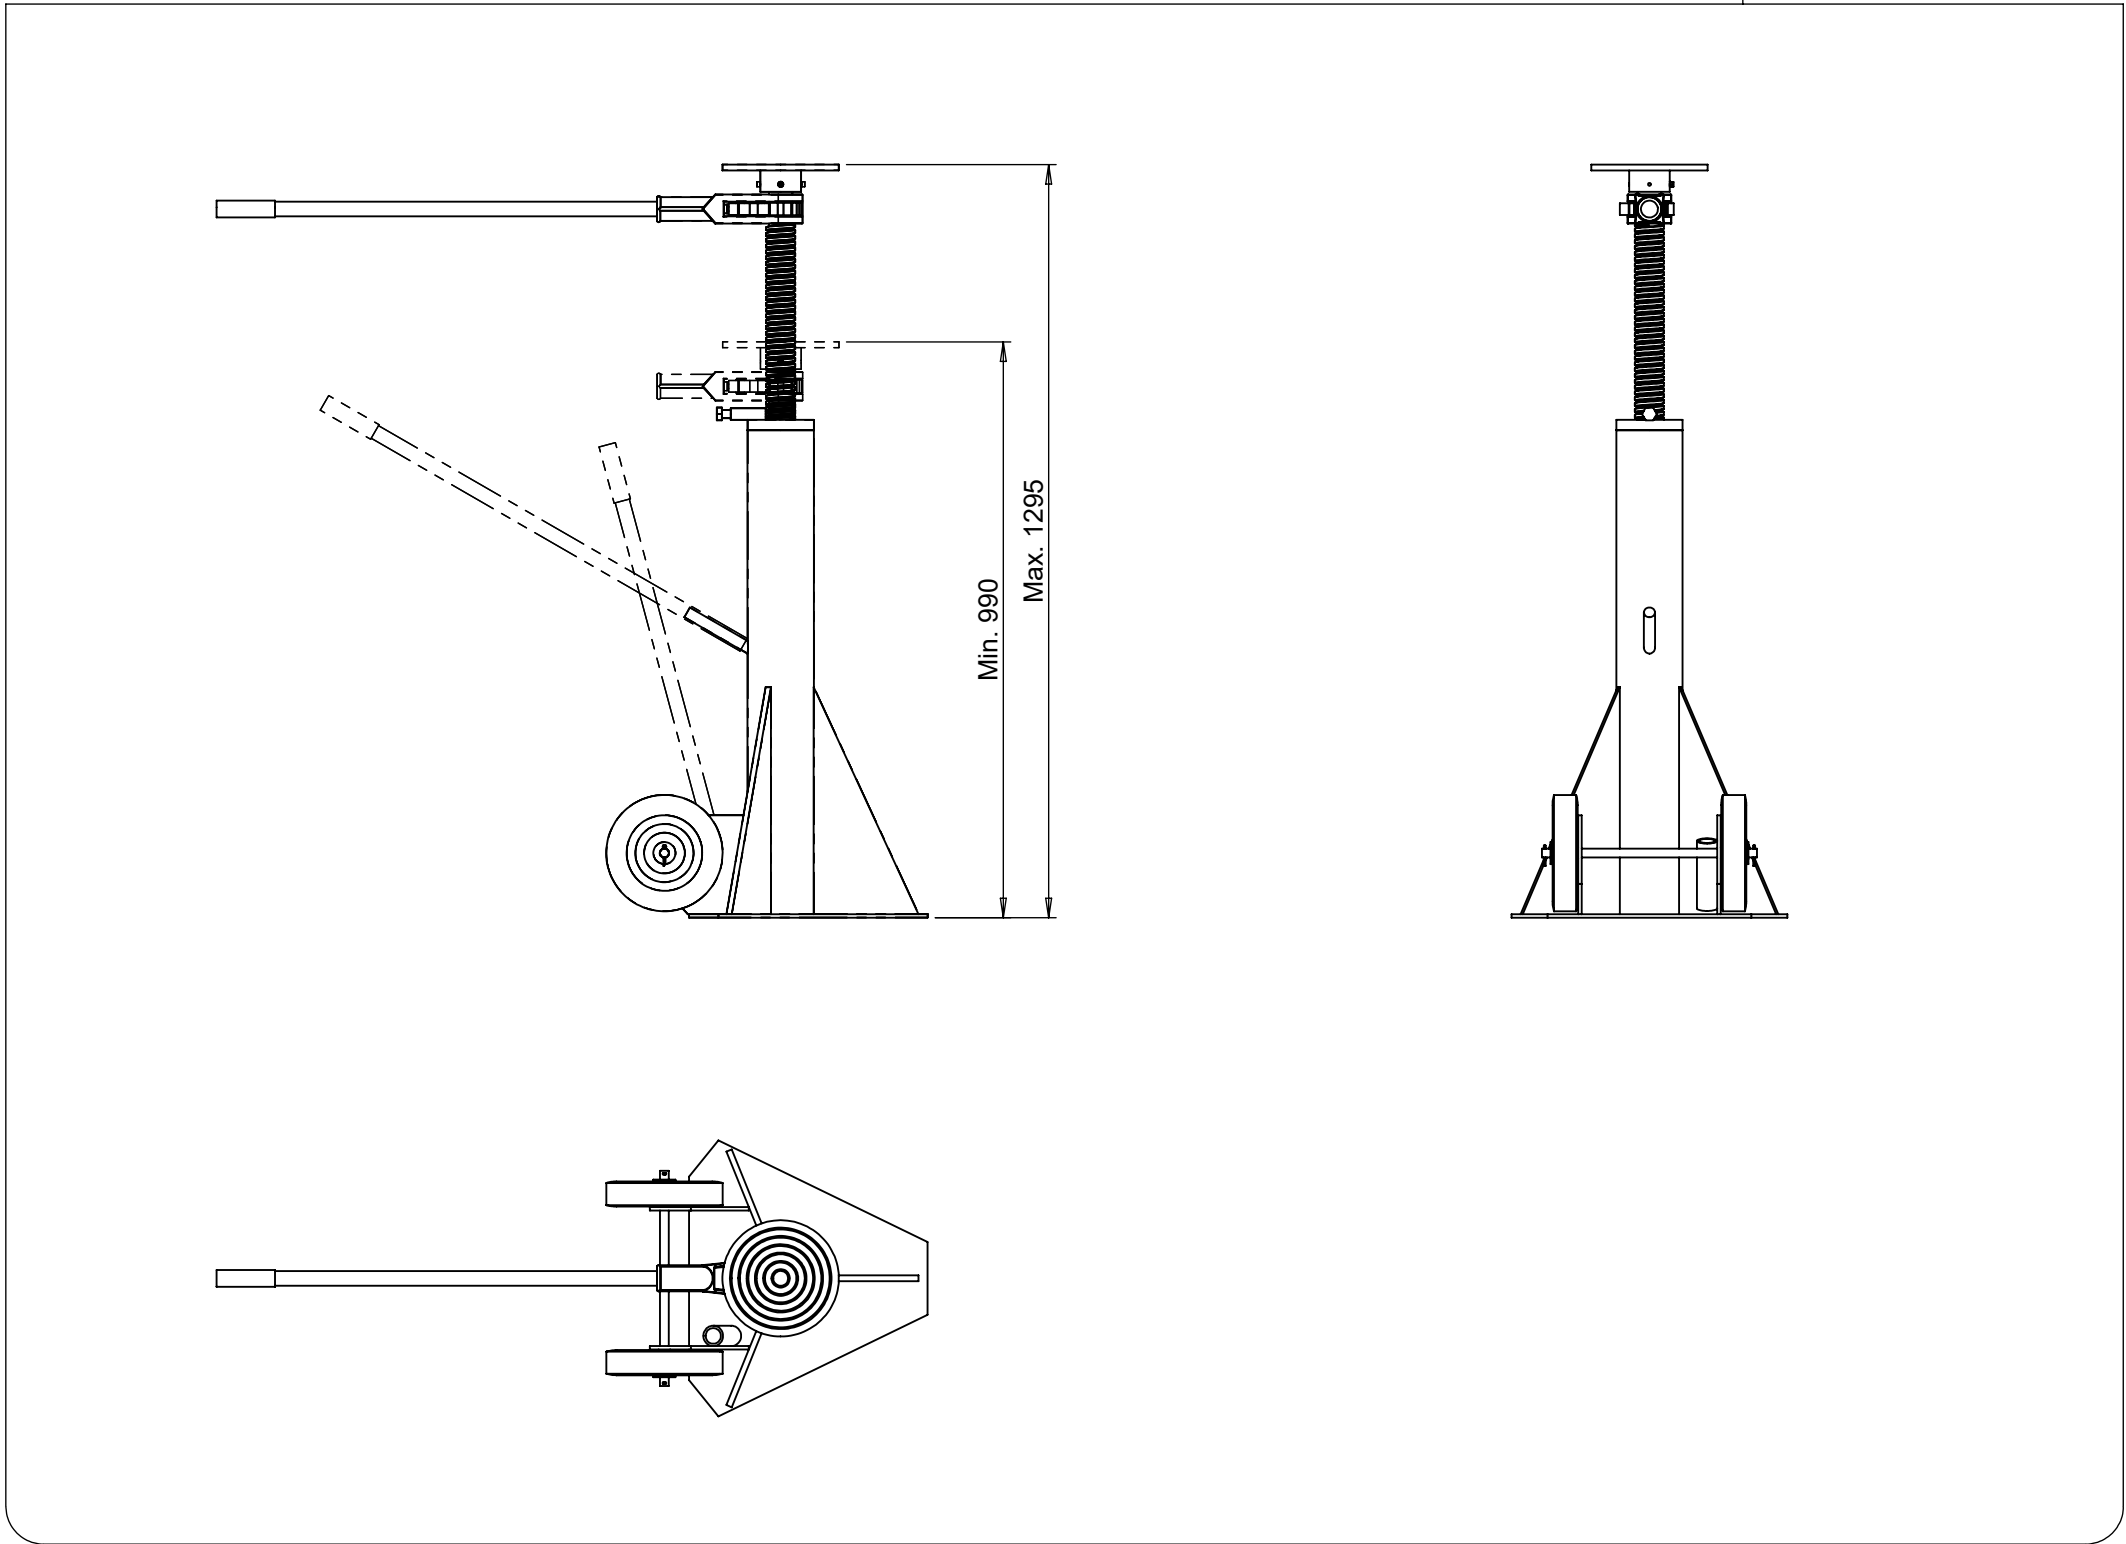

PART No: TWCJ

Trailer Safety Supports are designed to provide additional support under the fifth wheel of a parked container, without a cab, during loading and unloading. There is a handle included that allows for easy adjustment of the jack through a screw mechanism.

HEIGHT RANGE	MIN HEIGHT: 990mm MAX HEIGHT: 1295mm
SUPPORTING CAPACITY	36,500Kg
OPTIONAL EXTRAS	TWCJ-SS SAFETY SIGN

All dimensions shown are in millimetres and are intended for reference purposes only; exact product measurements may vary due to applied tolerances and methods of manufacture