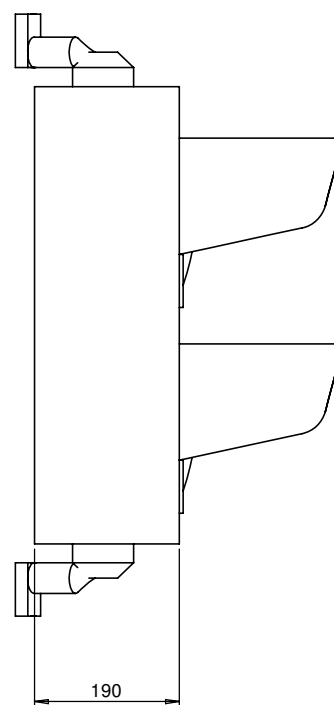

PART No: TDL-3

The Super Deluxe Thorworld Traffic Light incorporates full swivel action, allowing the light source to be set at exactly the right angle. It includes removable slot-in hoods, which prevent interference from other light sources ensuring high visibility.

MATERIAL	Polycarbonate Casing
WEIGHT	4 Kg
ESTIMATED LEADTIME	EX STOCK
OPTIONAL EXTRAS	All lights are available without sensors, can be used with a wheel chock with built in movement switch (TWC-5) or can be used with a manual switch, not included. Please ask for further information.

All dimensions shown are in millimetres and are intended for reference purposes only; exact product measurements may vary due to applied tolerances and methods of manufacture