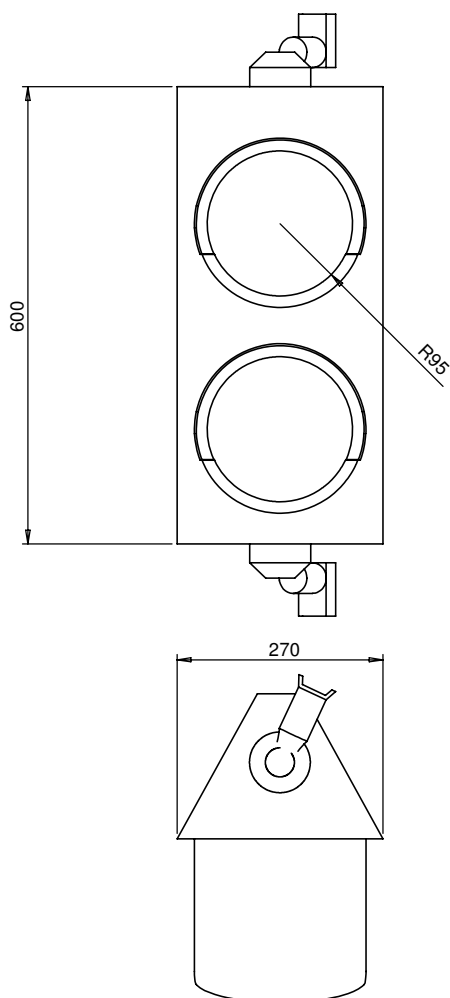

PART No: TDL-3

The Super Deluxe Thorworld Traffic Light incorporates full swivel action, allowing the light source to be set at exactly the right angle. It includes removable slot-in hoods, which prevent interference from other light sources ensuring high visibility.

MATERIAL	Polycarbonate Casing
WEIGHT	4 Kg
ESTIMATED LEADTIME	EX STOCK
OPTIONAL EXTRAS	All lights are available without sensors, can be used with a wheel chock with built in movement switch (TWC-5) or can be used with a manual switch, not included. Please ask for further information.

All dimensions shown are in millimetres and are intended for reference purposes only; exact product measurements may vary due to applied tolerances and methods of manufacture