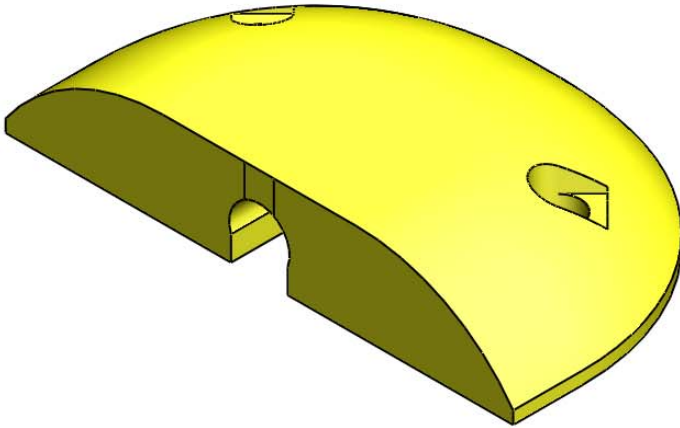

PART No: TWSR-10-2

Thorworld Sleeping Policemen are highly effective in reducing vehicle speed. Supplied in pairs, one black and one yellow to indicate potential hazards, giving a 500mm length. The modular assembly gives great versatility, the units can be used permanently or temporarily for on-site hazards after which they can be moved into a new location.

| | |
|--------------------|--|
| MATERIAL | High Impact Durable Rubber |
| WEIGHT PER UNIT | 12 Kg |
| ESTIMATED LEADTIME | EX STOCK |
| OPTIONAL EXTRAS | TWSR-S-W - Wall Mounted Sign TWSR-S-P - Post Mounted Sign TWSR-PO - Post with End Cap TWSR-LP - Locating Pole |

PLEASE NOTE: DRAWING SHOWS SINGLE UNIT.
PRODUCT IS ACTUALLY SUPPLIED IN PAIRS.

All dimensions shown are in millimetres and are intended for reference purposes only;
exact product measurements may vary due to applied tolerances and methods of manufacture