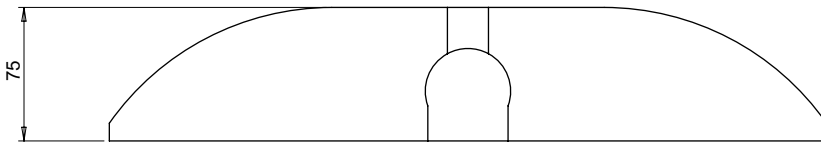

PART No: TWSR-10-2

Thorworld Sleeping Policemen are highly effective in reducing vehicle speed. Supplied in pairs, one black and one yellow to indicate potential hazards, giving a 500mm length. The modular assembly gives great versatility, the units can be used permanently or temporarily for on-site hazards after which they can be moved into a new location.

| | |
|--------------------|--|
| MATERIAL | High Impact Durable Rubber |
| WEIGHT PER UNIT | 12 Kg |
| ESTIMATED LEADTIME | EX STOCK |
| OPTIONAL EXTRAS | TWSR-S-W - Wall Mounted Sign TWSR-S-P - Post Mounted Sign TWSR-PO - Post with End Cap TWSR-LP - Locating Pole |

PLEASE NOTE: DRAWING SHOWS SINGLE UNIT.
PRODUCT IS ACTUALLY SUPPLIED IN PAIRS.

All dimensions shown are in millimetres and are intended for reference purposes only;
exact product measurements may vary due to applied tolerances and methods of manufacture