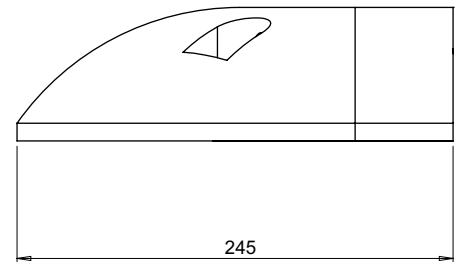

PART No: TWSR-10-2

Thorworld Sleeping Policemen are highly effective in reducing vehicle speed. Supplied in pairs, one black and one yellow to indicate potential hazards, giving a 500mm length. The modular assembly gives great versatility, the units can be used permanently or temporarily for on-site hazards after which they can be moved into a new location.

| | |
|--------------------|--|
| MATERIAL | High Impact Durable Rubber |
| WEIGHT PER UNIT | 12 Kg |
| ESTIMATED LEADTIME | EX STOCK |
| OPTIONAL EXTRAS | TWSR-S-W - Wall Mounted Sign TWSR-S-P - Post Mounted Sign TWSR-PO - Post with End Cap TWSR-LP - Locating Pole |

PLEASE NOTE: DRAWING SHOWS SINGLE UNIT.
PRODUCT IS ACTUALLY SUPPLIED IN PAIRS.

All dimensions shown are in millimetres and are intended for reference purposes only;
exact product measurements may vary due to applied tolerances and methods of manufacture