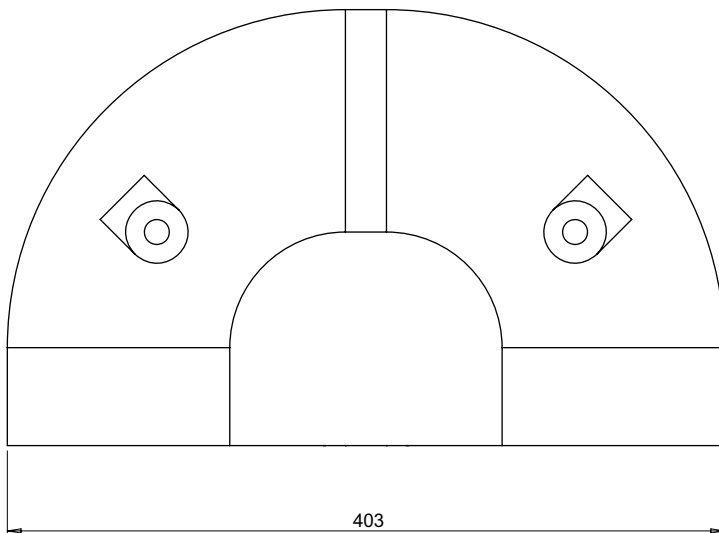

PART No: TWSR-10-2

Thorworld Sleeping Policemen are highly effective in reducing vehicle speed. Supplied in pairs, one black and one yellow to indicate potential hazards, giving a 500mm length. The modular assembly gives great versatility, the units can be used permanently or temporarily for on-site hazards after which they can be moved into a new location.

| | |
|--------------------|--|
| MATERIAL | High Impact Durable Rubber |
| WEIGHT PER UNIT | 12 Kg |
| ESTIMATED LEADTIME | EX STOCK |
| OPTIONAL EXTRAS | TWSR-S-W - Wall Mounted Sign TWSR-S-P - Post Mounted Sign TWSR-PO - Post with End Cap TWSR-LP - Locating Pole |

PLEASE NOTE: DRAWING SHOWS SINGLE UNIT.
PRODUCT IS ACTUALLY SUPPLIED IN PAIRS.

All dimensions shown are in millimetres and are intended for reference purposes only;
exact product measurements may vary due to applied tolerances and methods of manufacture