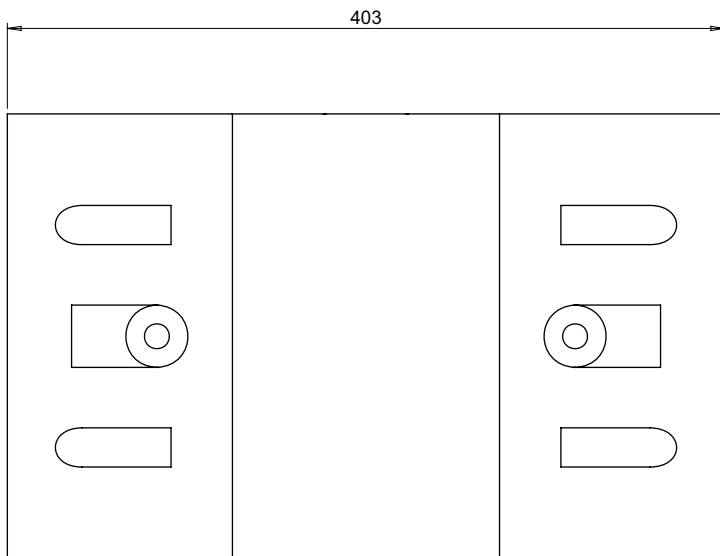

PART No: TWSR-10-1

Thorworld Sleeping Policemen are highly effective in reducing vehicle speed. Supplied in pairs, one black and one yellow to indicate potential hazards, giving a 500mm length. The modular assembly gives great versatility, the units can be used permanently or temporarily for on-site hazards after which they can be moved into a new location.

MATERIAL	High Impact Durable Rubber
WEIGHT PER UNIT	12 Kg
ESTIMATED LEADTIME	EX STOCK
OPTIONAL EXTRAS	TWSR-S-W - Wall Mounted Sign TWSR-S-P - Post Mounted Sign TWSR-PO - Post with End Cap TWSR-LP - Locating Pole

PLEASE NOTE: DRAWING SHOWS SINGLE UNIT.
PRODUCT IS ACTUALLY SUPPLIED IN PAIRS.

All dimensions shown are in millimetres and are intended for reference purposes only;
exact product measurements may vary due to applied tolerances and methods of manufacture