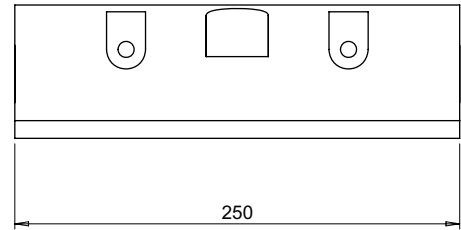

PART No: TWSR-10-1

Thorworld Sleeping Policemen are highly effective in reducing vehicle speed. Supplied in pairs, one black and one yellow to indicate potential hazards, giving a 500mm length. The modular assembly gives great versatility, the units can be used permanently or temporarily for on-site hazards after which they can be moved into a new location.

MATERIAL	High Impact Durable Rubber
WEIGHT PER UNIT	12 Kg
ESTIMATED LEADTIME	EX STOCK
OPTIONAL EXTRAS	TWSR-S-W - Wall Mounted Sign TWSR-S-P - Post Mounted Sign TWSR-PO - Post with End Cap TWSR-LP - Locating Pole

PLEASE NOTE: DRAWING SHOWS SINGLE UNIT.
PRODUCT IS ACTUALLY SUPPLIED IN PAIRS.

All dimensions shown are in millimetres and are intended for reference purposes only;
exact product measurements may vary due to applied tolerances and methods of manufacture