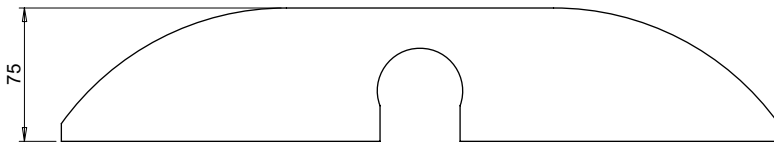

PART No: TWSR-10-1

Thorworld Sleeping Policemen are highly effective in reducing vehicle speed. Supplied in pairs, one black and one yellow to indicate potential hazards, giving a 500mm length. The modular assembly gives great versatility, the units can be used permanently or temporarily for on-site hazards after which they can be moved into a new location.

MATERIAL	High Impact Durable Rubber
WEIGHT PER UNIT	12 Kg
ESTIMATED LEADTIME	EX STOCK
OPTIONAL EXTRAS	TWSR-S-W - Wall Mounted Sign TWSR-S-P - Post Mounted Sign TWSR-PO - Post with End Cap TWSR-LP - Locating Pole

PLEASE NOTE: DRAWING SHOWS SINGLE UNIT.
PRODUCT IS ACTUALLY SUPPLIED IN PAIRS.

All dimensions shown are in millimetres and are intended for reference purposes only;
exact product measurements may vary due to applied tolerances and methods of manufacture