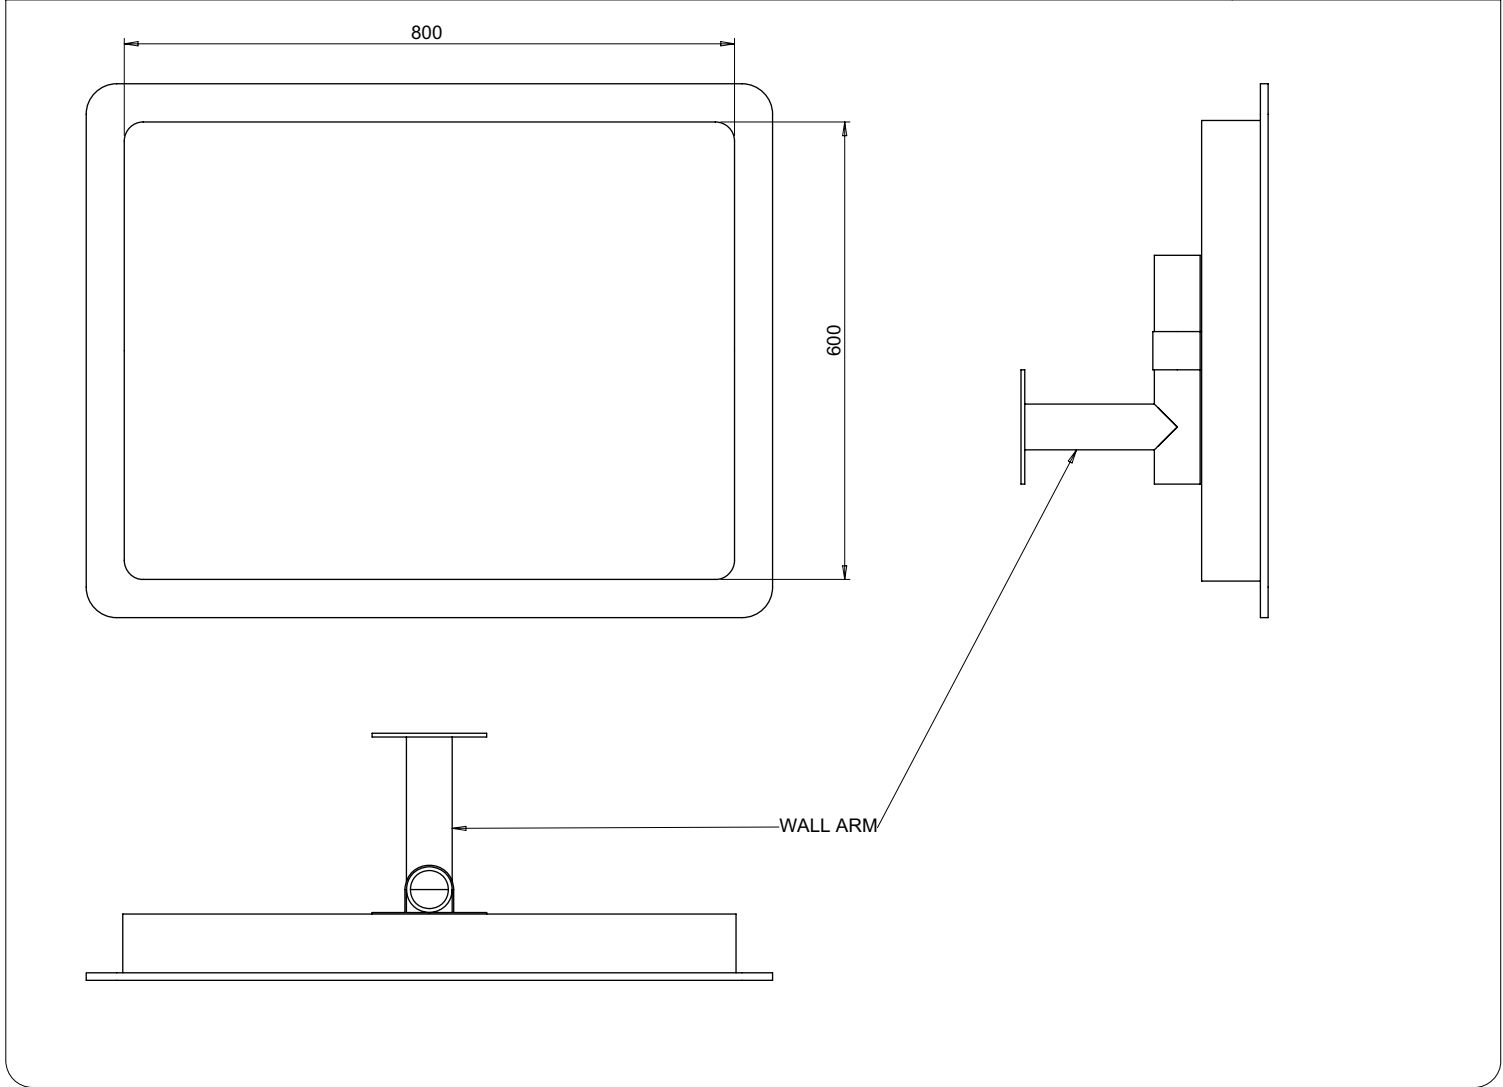

PART No: TWM-SQ-2

Thorworld Safety Mirrors are an excellent way of increasing awareness and visibility in a variety of situations. This product is ideal if a high quality image is required. An optional wall arm is available for mounting (see below for details).

MATERIAL	ACRYLIC		
WEIGHT	7 Kg		
ESTIMATED LEADTIME	5 - 7 Working Days		
OPTIONAL EXTRAS	MODEL NO.	DESCRIPTION	DIMS. (mm)
	TWM-WA	WALL ARM	400x500H

All dimensions shown are in millimetres and are intended for reference purposes only; exact product measurements may vary due to applied tolerances and methods of manufacture