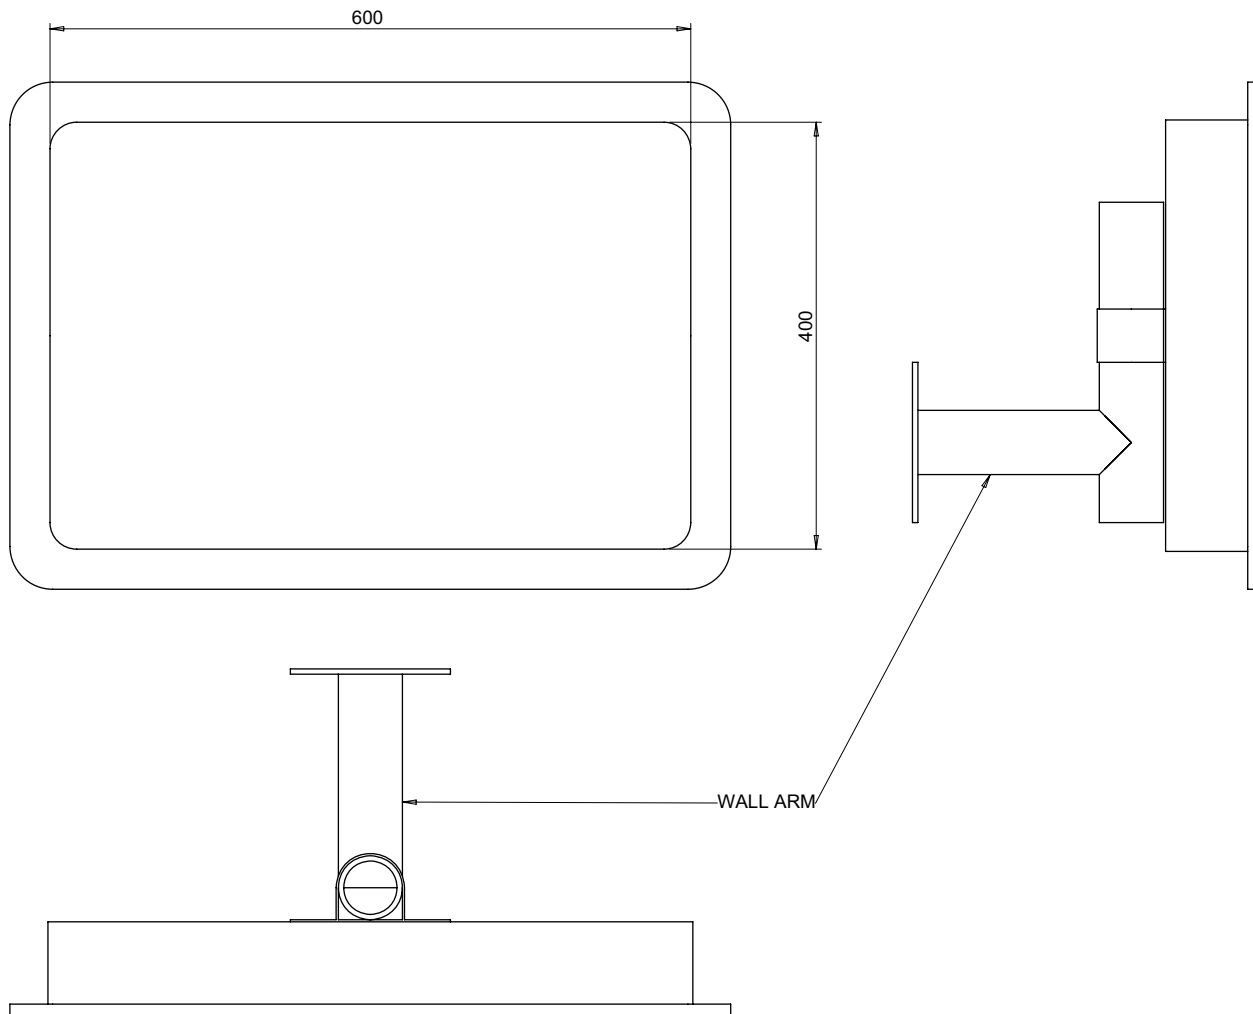

PART No: TWM-SQ-1

Thorworld Safety Mirrors are an excellent way of increasing awareness and visibility in a variety of situations. This product is ideal if a high quality image is required. An optional wall arm is available for mounting (see below for details).

MATERIAL	ACRYLIC		
WEIGHT	5 Kg		
ESTIMATED LEADTIME	5 - 7 Working Days		
OPTIONAL EXTRAS	MODEL NO.	DESCRIPTION	DIMS. (mm)
	TWM-WA	WALL ARM	400x500H

All dimensions shown are in millimetres and are intended for reference purposes only; exact product measurements may vary due to applied tolerances and methods of manufacture