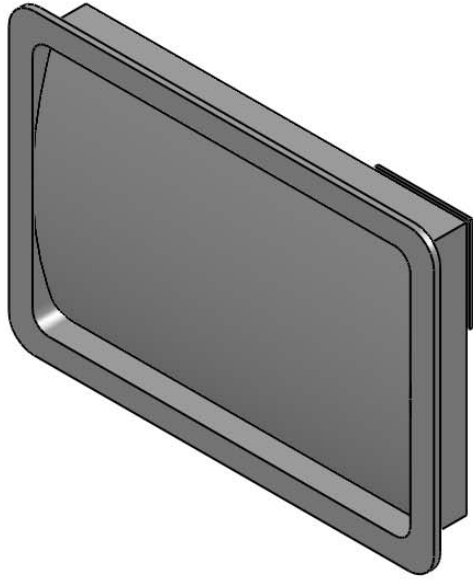

PART No: TWM-SQ-1

Thorworld Safety Mirrors are an excellent way of increasing awareness and visibility in a variety of situations. This product is ideal if a high quality image is required. An optional wall arm is available for mounting (see below for details).

MATERIAL	ACRYLIC		
WEIGHT	5 Kg		
ESTIMATED LEADTIME	5 - 7 Working Days		
OPTIONAL EXTRAS	MODEL NO.	DESCRIPTION	DIMS. (mm)
	TWM-WA	WALL ARM	400x500H

All dimensions shown are in millimetres and are intended for reference purposes only; exact product measurements may vary due to applied tolerances and methods of manufacture