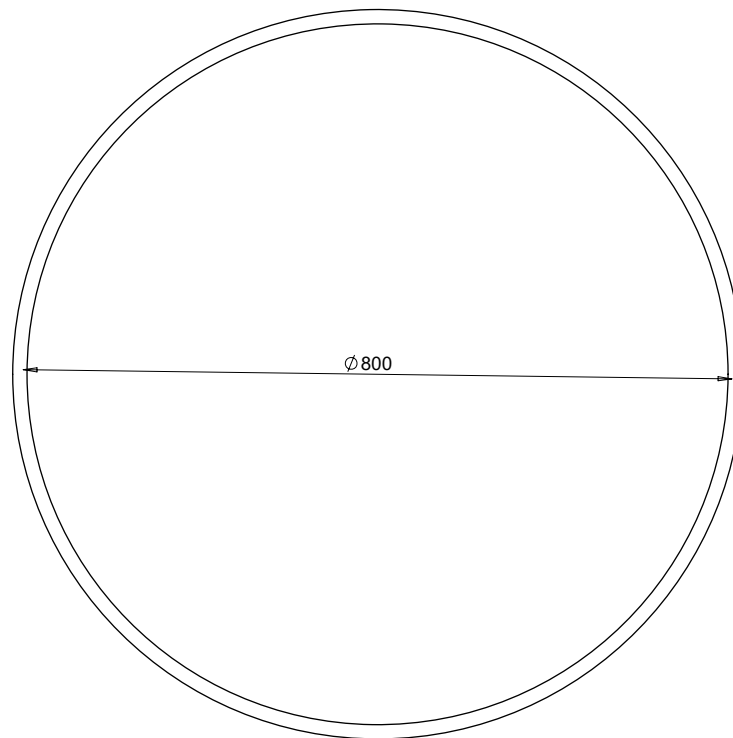

PART No: TWM-R-6

Thorworld Safety Mirrors are an excellent way of increasing awareness and visibility in a variety of situations. This product is ideal if a wide-angle view is required.
350mm long brackets are fitted as standard to aid in mounting this product.

MATERIAL	ACRYLIC
WEIGHT	7 Kg
ESTIMATED LEADTIME	5 - 7 Working Days
OPTIONAL EXTRAS	We offer a range of different sizes of this product to accommodate your individual requirements.

All dimensions shown are in millimetres and are intended for reference purposes only; exact product measurements may vary due to applied tolerances and methods of manufacture