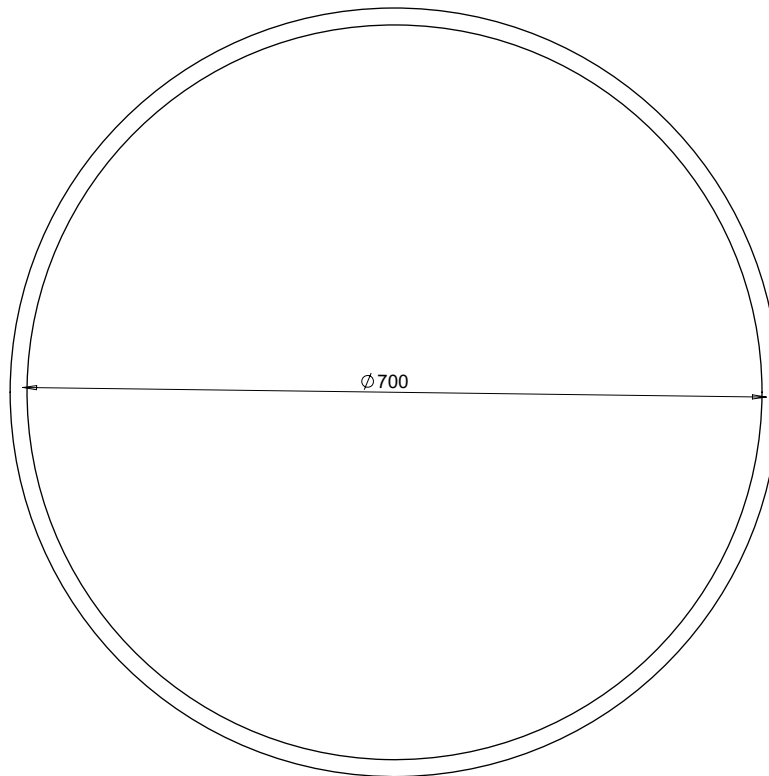

PART No: TWM-R-5

Thorworld Safety Mirrors are an excellent way of increasing awareness and visibility in a variety of situations. This product is ideal if a wide-angle view is required.
350mm long brackets are fitted as standard to aid in mounting this product.

MATERIAL	ACRYLIC
WEIGHT	6 Kg
ESTIMATED LEADTIME	5 - 7 Working Days
OPTIONAL EXTRAS	We offer a range of different sizes of this product to accommodate your individual requirements.

All dimensions shown are in millimetres and are intended for reference purposes only; exact product measurements may vary due to applied tolerances and methods of manufacture