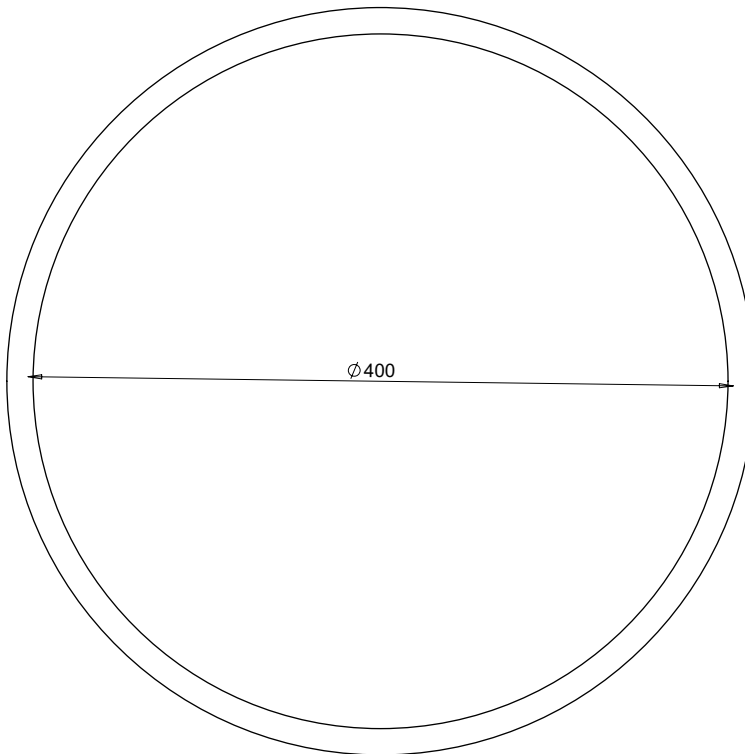

PART No: TWM-R-2

Thorworld Safety Mirrors are an excellent way of increasing awareness and visibility in a variety of situations. This product is ideal if a wide-angle view is required.
350mm long brackets are fitted as standard to aid in mounting this product.

MATERIAL	ACRYLIC
WEIGHT	3 Kg
ESTIMATED LEADTIME	5 - 7 Working Days
OPTIONAL EXTRAS	We offer a range of different sizes of this product to accommodate your individual requirements.

All dimensions shown are in millimetres and are intended for reference purposes only; exact product measurements may vary due to applied tolerances and methods of manufacture