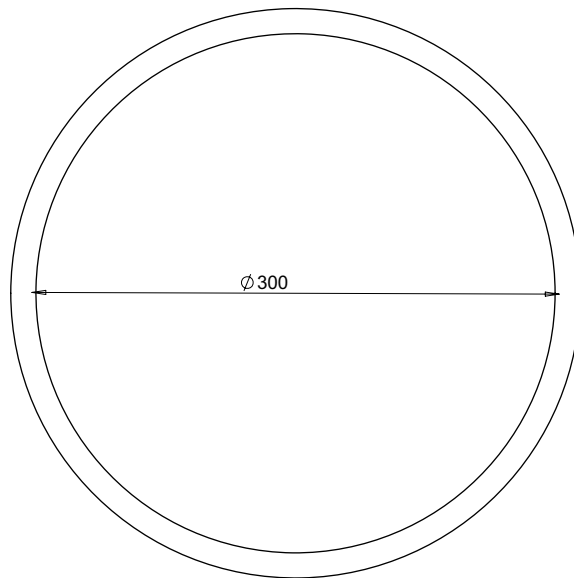

## PART No: TWM-R-1

Thorworld Safety Mirrors are an excellent way of increasing awareness and visibility in a variety of situations. This product is ideal if a wide-angle view is required.  
350mm long brackets are fitted as standard to aid in mounting this product.

MATERIAL	ACRYLIC
WEIGHT	2 Kg
ESTIMATED LEADTIME	5 - 7 Working Days
OPTIONAL EXTRAS	We offer a range of different sizes of this product to accommodate your individual requirements.

All dimensions shown are in millimetres and are intended for reference purposes only; exact product measurements may vary due to applied tolerances and methods of manufacture