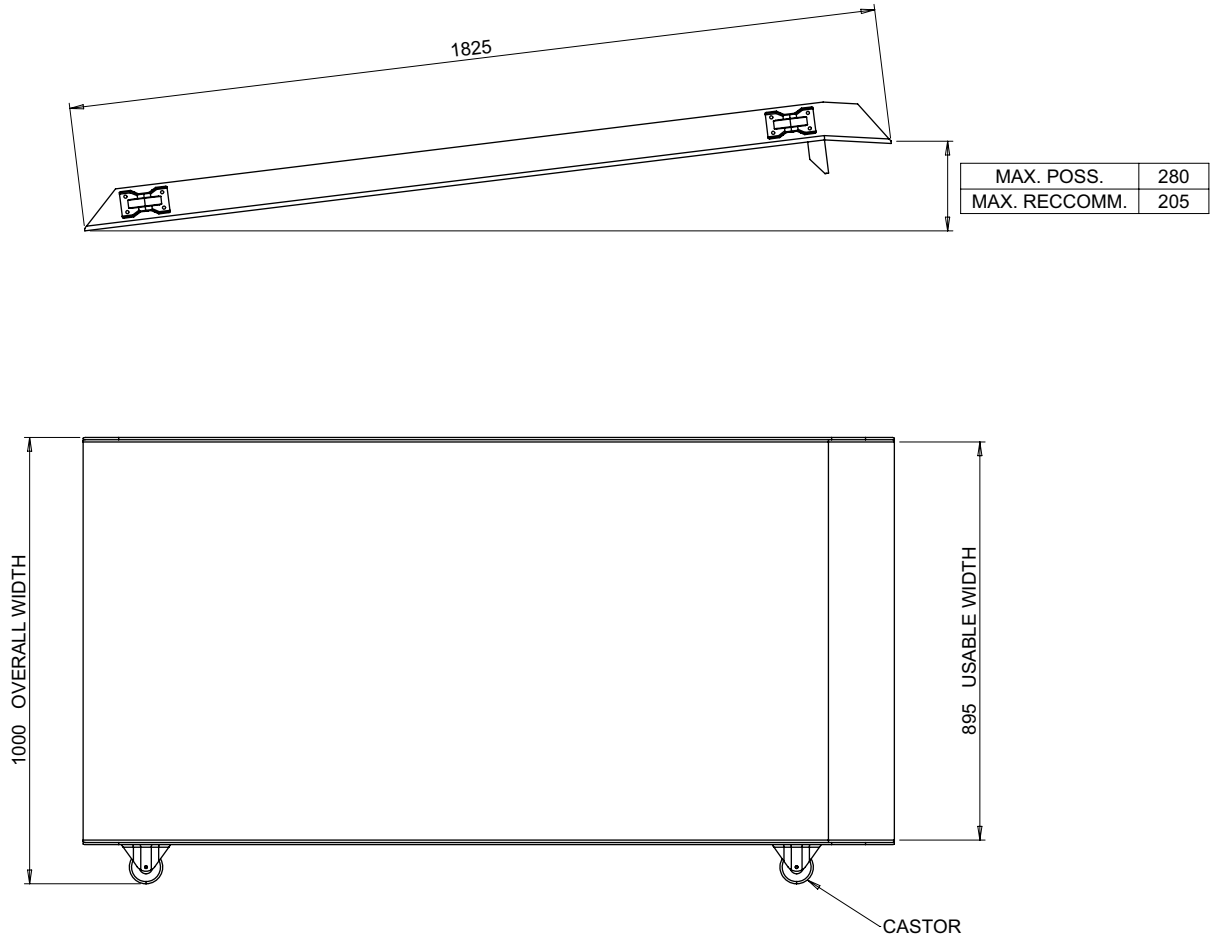

## PART No: DLR-3672C

The Thorworld Lightweight Access Ramp is an invaluable product to have at hand, we recommend it to every company, since you never know when you may have a wheelchair bound visitor who needs access to your premises, or when you may want to wheel a sack truck of goods in or out. Suitable for garden tractors, trucks motorbikes and wheel chairs.

MATERIAL	ALUMINIUM
SURFACE TEXTURE	Five-bar Treadplate with Anti-slip
CAPACITY	400 Kg
WEIGHT	27 Kg
ESTIMATED LEADTIME	2 - 3 Weeks

All dimensions shown are in millimetres and are intended for reference purposes only; exact product measurements may vary due to applied tolerances and methods of manufacture