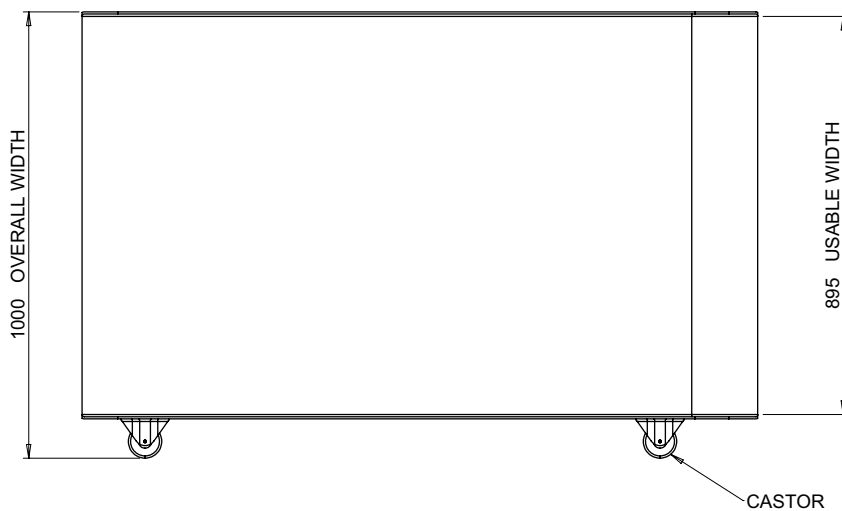

PART No: DLR-3660C

The Thorworld Lightweight Access Ramp is an invaluable product to have at hand, we recommend it to every company, since you never know when you may have a wheelchair bound visitor who needs access to your premises, or when you may want to wheel a sack truck of goods in or out. Suitable for garden tractors, trucks motorbikes and wheel chairs.

MATERIAL	ALUMINIUM
SURFACE TEXTURE	Five-bar Treadplate with Anti-slip
CAPACITY	400 Kg
WEIGHT	22 Kg
ESTIMATED LEADTIME	2 - 3 Weeks

All dimensions shown are in millimetres and are intended for reference purposes only; exact product measurements may vary due to applied tolerances and methods of manufacture