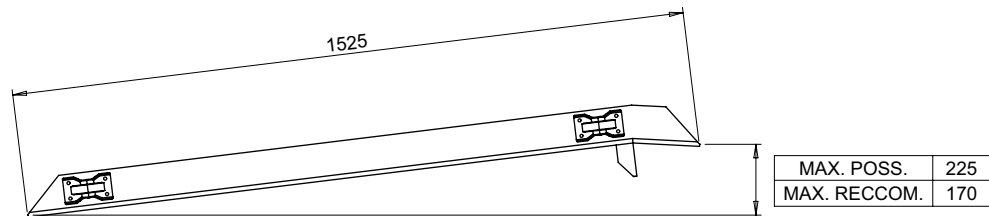

PART No: DLR-3660C

The Thorworld Lightweight Access Ramp is an invaluable product to have at hand, we recommend it to every company, since you never know when you may have a wheelchair bound visitor who needs access to your premises, or when you may want to wheel a sack truck of goods in or out. Suitable for garden tractors, trucks motorbikes and wheel chairs.

MATERIAL	ALUMINIUM
SURFACE TEXTURE	Five-bar Treadplate with Anti-slip
CAPACITY	400 Kg
WEIGHT	22 Kg
ESTIMATED LEADTIME	2 - 3 Weeks

All dimensions shown are in millimetres and are intended for reference purposes only; exact product measurements may vary due to applied tolerances and methods of manufacture