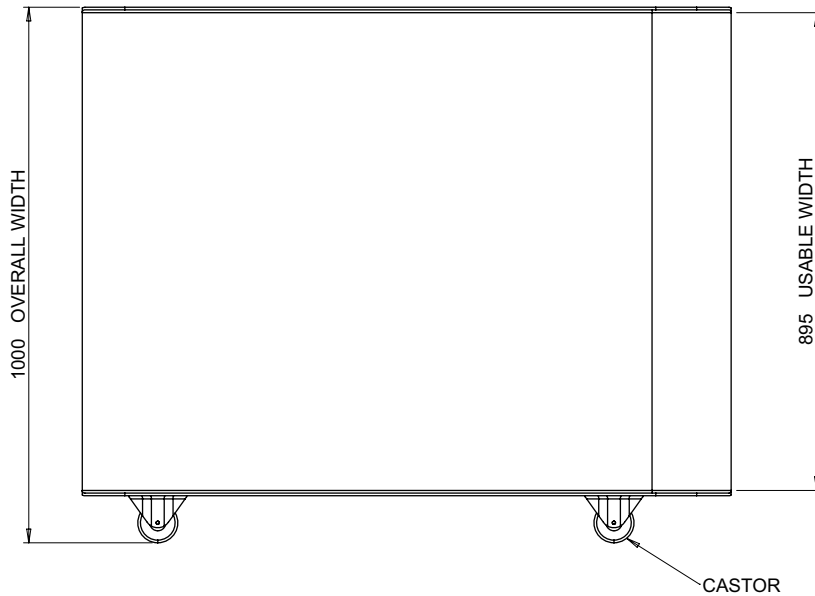

## PART No: DLR-3648C

The Thorworld Lightweight Access Ramp is an invaluable product to have at hand, we recommend it to every company, since you never know when you may have a wheelchair bound visitor who needs access to your premises, or when you may want to wheel a sack truck of goods in or out. Suitable for garden tractors, trucks motorbikes and wheel chairs.

MATERIAL	ALUMINIUM
SURFACE TEXTURE	Five-bar Treadplate with Anti-slip
CAPACITY	400 Kg
WEIGHT	18 Kg
ESTIMATED LEADTIME	2 - 3 Weeks

All dimensions shown are in millimetres and are intended for reference purposes only; exact product measurements may vary due to applied tolerances and methods of manufacture