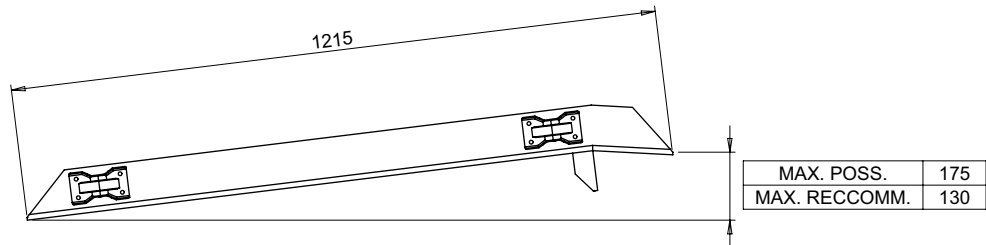

## PART No: DLR-3648C

The Thorworld Lightweight Access Ramp is an invaluable product to have at hand, we recommend it to every company, since you never know when you may have a wheelchair bound visitor who needs access to your premises, or when you may want to wheel a sack truck of goods in or out. Suitable for garden tractors, trucks motorbikes and wheel chairs.

MATERIAL	ALUMINIUM
SURFACE TEXTURE	Five-bar Treadplate with Anti-slip
CAPACITY	400 Kg
WEIGHT	18 Kg
ESTIMATED LEADTIME	2 - 3 Weeks

All dimensions shown are in millimetres and are intended for reference purposes only; exact product measurements may vary due to applied tolerances and methods of manufacture