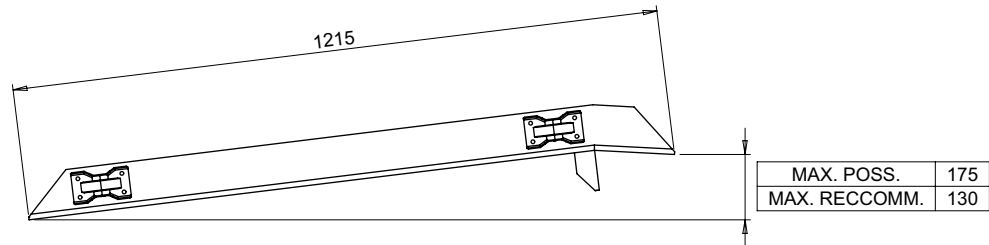

## PART No: DLR-3248C

The Thorworld Lightweight Access Ramp is an invaluable product to have at hand, we recommend it to every company, since you never know when you may have a wheelchair bound visitor who needs access to your premises, or when you may want to wheel a sack truck of goods in or out. Suitable for garden tractors, trucks motorbikes and wheel chairs.

MATERIAL	ALUMINIUM
SURFACE TEXTURE	Five-bar Treadplate with Anti-slip
CAPACITY	400 Kg
WEIGHT	17 Kg
ESTIMATED LEADTIME	2 - 3 Weeks

All dimensions shown are in millimetres and are intended for reference purposes only; exact product measurements may vary due to applied tolerances and methods of manufacture