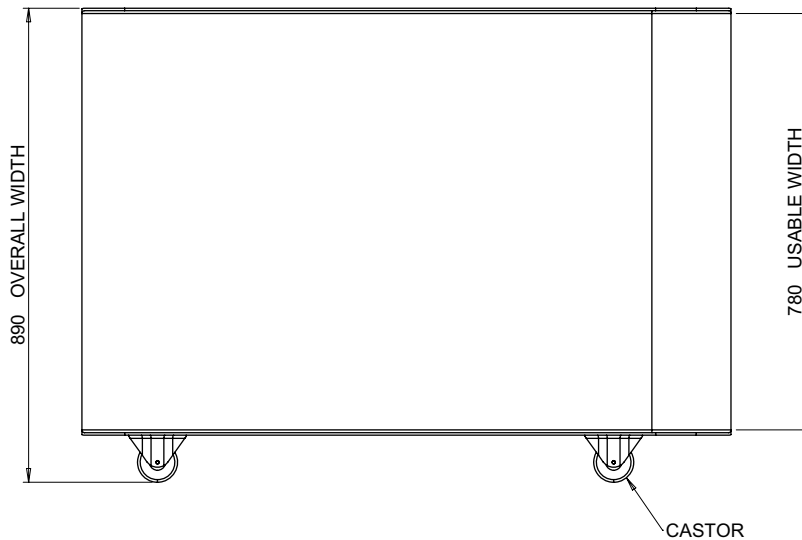

## PART No: DLR-3248C

The Thorworld Lightweight Access Ramp is an invaluable product to have at hand, we recommend it to every company, since you never know when you may have a wheelchair bound visitor who needs access to your premises, or when you may want to wheel a sack truck of goods in or out. Suitable for garden tractors, trucks motorbikes and wheel chairs.

MATERIAL	ALUMINIUM
SURFACE TEXTURE	Five-bar Treadplate with Anti-slip
CAPACITY	400 Kg
WEIGHT	17 Kg
ESTIMATED LEADTIME	2 - 3 Weeks

All dimensions shown are in millimetres and are intended for reference purposes only; exact product measurements may vary due to applied tolerances and methods of manufacture