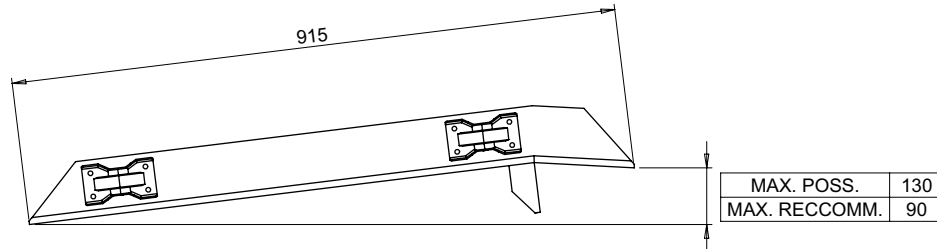

## PART No: DLR-3236C

The Thorworld Lightweight Access Ramp is an invaluable product to have at hand, we recommend it to every company, since you never know when you may have a wheelchair bound visitor who needs access to your premises, or when you may want to wheel a sack truck of goods in or out. Suitable for garden tractors, trucks motorbikes and wheel chairs.

MATERIAL	ALUMINIUM
SURFACE TEXTURE	Five-bar Treadplate with Anti-slip
CAPACITY	400 Kg
WEIGHT	12 Kg
ESTIMATED LEADTIME	2 - 3 Weeks

All dimensions shown are in millimetres and are intended for reference purposes only; exact product measurements may vary due to applied tolerances and methods of manufacture