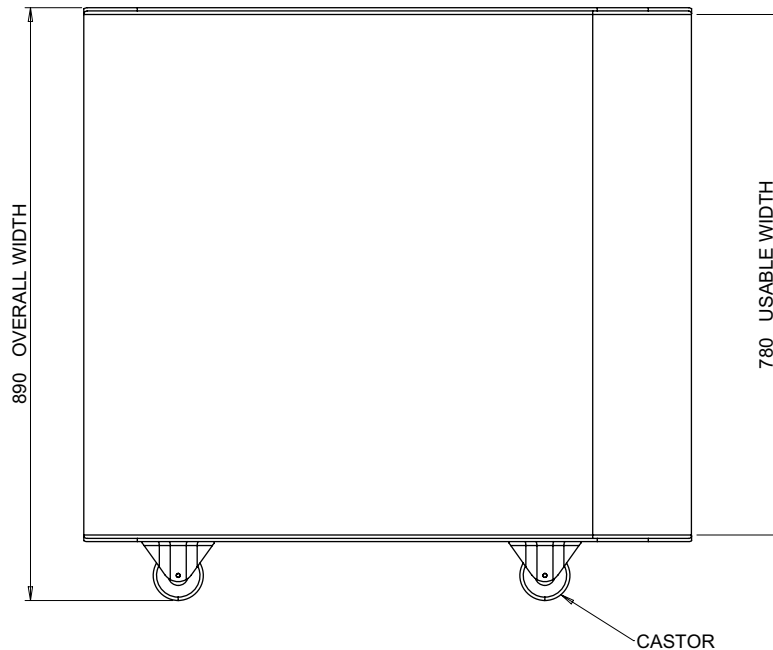

## PART No: DLR-3236C

The Thorworld Lightweight Access Ramp is an invaluable product to have at hand, we recommend it to every company, since you never know when you may have a wheelchair bound visitor who needs access to your premises, or when you may want to wheel a sack truck of goods in or out. Suitable for garden tractors, trucks motorbikes and wheel chairs.

MATERIAL	ALUMINIUM
SURFACE TEXTURE	Five-bar Treadplate with Anti-slip
CAPACITY	400 Kg
WEIGHT	12 Kg
ESTIMATED LEADTIME	2 - 3 Weeks

All dimensions shown are in millimetres and are intended for reference purposes only; exact product measurements may vary due to applied tolerances and methods of manufacture