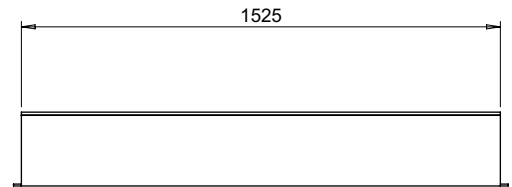

## PART No: TWFR-6072

Thorworld Fixed Aluminium Ramps are strong and sturdy, suitable for wheel chairs and trucks, for applications where a fixed height variation exists and the ramp doesn't need to be variable in height. Fixing lugs are included for securing to the ground (Fixings not included). Other sizes available on request.

MATERIAL	ALUMINIUM
WEIGHT	114 Kg
ESTIMATED LEADTIME	2 - 3 Weeks
OPTIONAL EXTRAS	<b>BHH-1</b> 1.0m High Hand Rail <b>SC-1</b> 75mm High Safety Side Curbs <b>WKR5-M</b> Wheels for easy movement

FIXING LUGS

HEIGHT DIFF. MAX. RECOMMENDED (mm)	TOTAL MAX. LOAD (Kg)
225	1000

All dimensions shown are in millimetres and are intended for reference purposes only; exact product measurements may vary due to applied tolerances and methods of manufacture