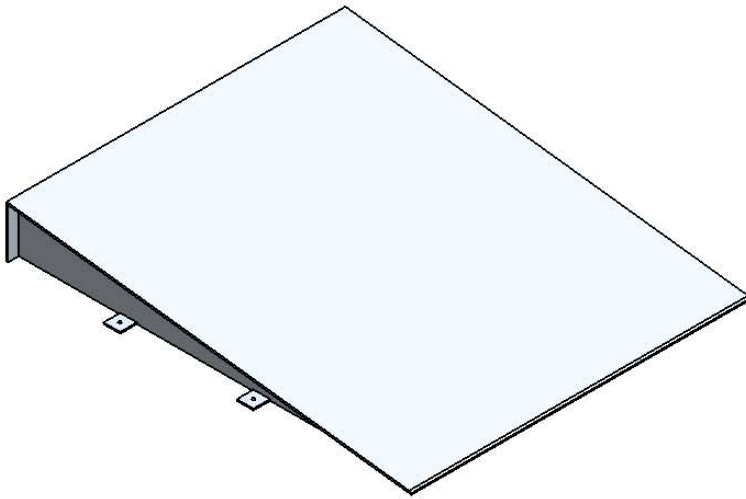

## PART No: TWFR-6072

Thorworld Fixed Aluminium Ramps are strong and sturdy, suitable for wheel chairs and trucks, for applications where a fixed height variation exists and the ramp doesn't need to be variable in height. Fixing lugs are included for securing to the ground (Fixings not included). Other sizes available on request.

MATERIAL	ALUMINIUM
WEIGHT	114 Kg
ESTIMATED LEADTIME	2 - 3 Weeks
OPTIONAL EXTRAS	<b>BHH-1</b> 1.0m High Hand Rail <b>SC-1</b> 75mm High Safety Side Curbs <b>WKR5-M</b> Wheels for easy movement

FIXING LUGS