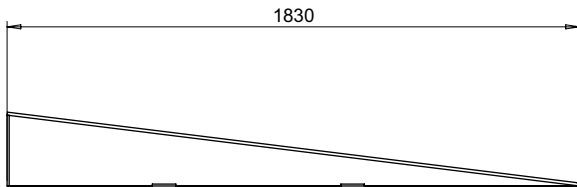

## PART No: TWFR-6072

Thorworld Fixed Aluminium Ramps are strong and sturdy, suitable for wheel chairs and trucks, for applications where a fixed height variation exists and the ramp doesn't need to be variable in height. Fixing lugs are included for securing to the ground (Fixings not included). Other sizes available on request.

MATERIAL	ALUMINIUM
WEIGHT	114 Kg
ESTIMATED LEADTIME	2 - 3 Weeks
OPTIONAL EXTRAS	<b>BHH-1</b> 1.0m High Hand Rail <b>SC-1</b> 75mm High Safety Side Curbs <b>WKR5-M</b> Wheels for easy movement

FIXING LUGS

HEIGHT DIFF. MAX. RECOMMENDED (mm)	TOTAL MAX. LOAD (Kg)
225	1000

All dimensions shown are in millimetres and are intended for reference purposes only; exact product measurements may vary due to applied tolerances and methods of manufacture