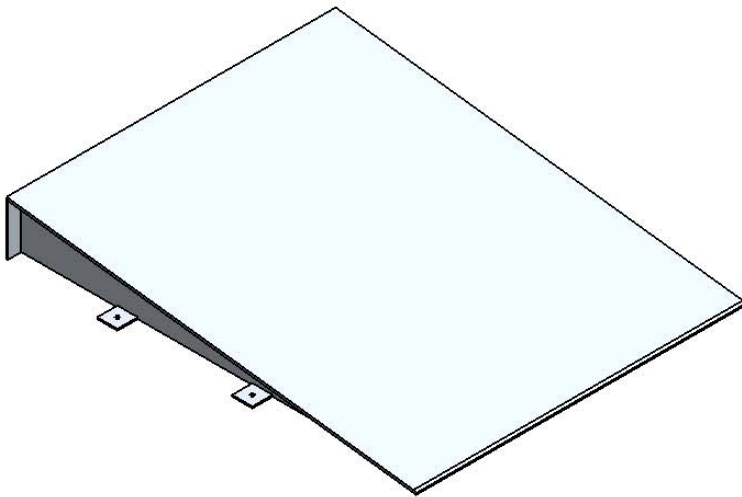

PART No: TWFR-4860

Thorworld Fixed Aluminium Ramps are strong and sturdy, suitable for wheel chairs and trucks, for applications where a fixed height variation exists and the ramp doesn't need to be variable in height. Fixing lugs are included for securing to the ground (Fixings not included). Other sizes available on request.

MATERIAL	ALUMINIUM
WEIGHT	73 Kg
ESTIMATED LEADTIME	2 - 3 Weeks
OPTIONAL EXTRAS	BHH-1 1.0m High Hand Rail SC-1 75mm High Safety Side Curbs WKR5-M Wheels for easy movement

FIXING LUGS

HEIGHT DIFF. MAX. RECOMMENDED (mm)	TOTAL MAX. LOAD (Kg)
190	1000

All dimensions shown are in millimetres and are intended for reference purposes only; exact product measurements may vary due to applied tolerances and methods of manufacture