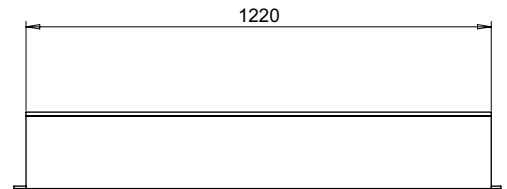

PART No: TWFR-4860

Thorworld Fixed Aluminium Ramps are strong and sturdy, suitable for wheel chairs and trucks, for applications where a fixed height variation exists and the ramp doesn't need to be variable in height. Fixing lugs are included for securing to the ground (Fixings not included). Other sizes available on request.

MATERIAL	ALUMINIUM
WEIGHT	73 Kg
ESTIMATED LEADTIME	2 - 3 Weeks
OPTIONAL EXTRAS	BHH-1 1.0m High Hand Rail SC-1 75mm High Safety Side Curbs WKR5-M Wheels for easy movement

FIXING LUGS

HEIGHT DIFF. MAX. RECOMMENDED (mm)	TOTAL MAX. LOAD (Kg)
190	1000

All dimensions shown are in millimetres and are intended for reference purposes only; exact product measurements may vary due to applied tolerances and methods of manufacture