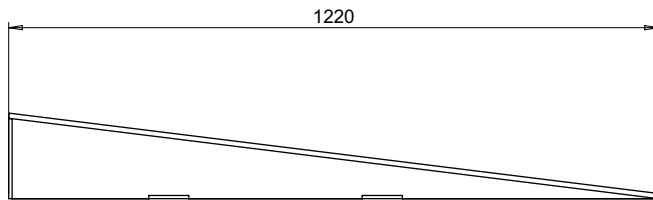

## PART No: TWFR-3648

Thorworld Fixed Aluminium Ramps are strong and sturdy, suitable for wheel chairs and trucks, for applications where a fixed height variation exists and the ramp doesn't need to be variable in height. Fixing lugs are included for securing to the ground (Fixings not included). Other sizes available on request.

MATERIAL	ALUMINIUM
WEIGHT	43 Kg
ESTIMATED LEADTIME	2 - 3 Weeks
OPTIONAL EXTRAS	<b>BHH-1</b> 1.0m High Hand Rail <b>SC-1</b> 75mm High Safety Side Curbs <b>WKR5-M</b> Wheels for easy movement

FIXING LUGS

HEIGHT DIFF. MAX. RECOMMENDED (mm)	TOTAL MAX. LOAD (Kg)
150	1000

All dimensions shown are in millimetres and are intended for reference purposes only; exact product measurements may vary due to applied tolerances and methods of manufacture