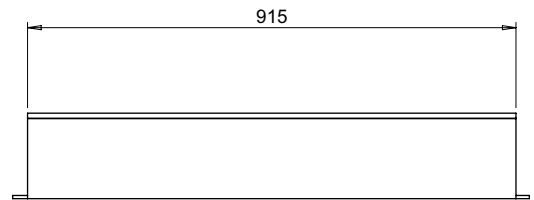

## PART No: TWFR-3648

Thorworld Fixed Aluminium Ramps are strong and sturdy, suitable for wheel chairs and trucks, for applications where a fixed height variation exists and the ramp doesn't need to be variable in height. Fixing lugs are included for securing to the ground (Fixings not included). Other sizes available on request.

MATERIAL	ALUMINIUM
WEIGHT	43 Kg
ESTIMATED LEADTIME	2 - 3 Weeks
OPTIONAL EXTRAS	<b>BHH-1</b> 1.0m High Hand Rail <b>SC-1</b> 75mm High Safety Side Curbs <b>WKR5-M</b> Wheels for easy movement

FIXING LUGS

HEIGHT DIFF. MAX. RECOMMENDED (mm)	TOTAL MAX. LOAD (Kg)
150	1000

All dimensions shown are in millimetres and are intended for reference purposes only; exact product measurements may vary due to applied tolerances and methods of manufacture