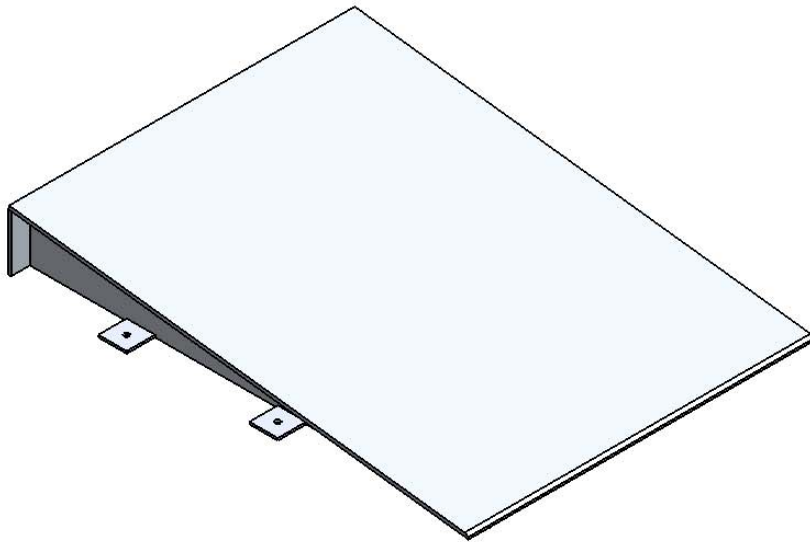

## PART No: TWFR-3648

Thorworld Fixed Aluminium Ramps are strong and sturdy, suitable for wheel chairs and trucks, for applications where a fixed height variation exists and the ramp doesn't need to be variable in height. Fixing lugs are included for securing to the ground (Fixings not included). Other sizes available on request.

MATERIAL	ALUMINIUM
WEIGHT	43 Kg
ESTIMATED LEADTIME	2 - 3 Weeks
OPTIONAL EXTRAS	<b>BHH-1</b> 1.0m High Hand Rail <b>SC-1</b> 75mm High Safety Side Curbs <b>WKR5-M</b> Wheels for easy movement

FIXING LUGS

HEIGHT DIFF. MAX. RECOMMENDED (mm)	TOTAL MAX. LOAD (Kg)
150	1000

All dimensions shown are in millimetres and are intended for reference purposes only; exact product measurements may vary due to applied tolerances and methods of manufacture