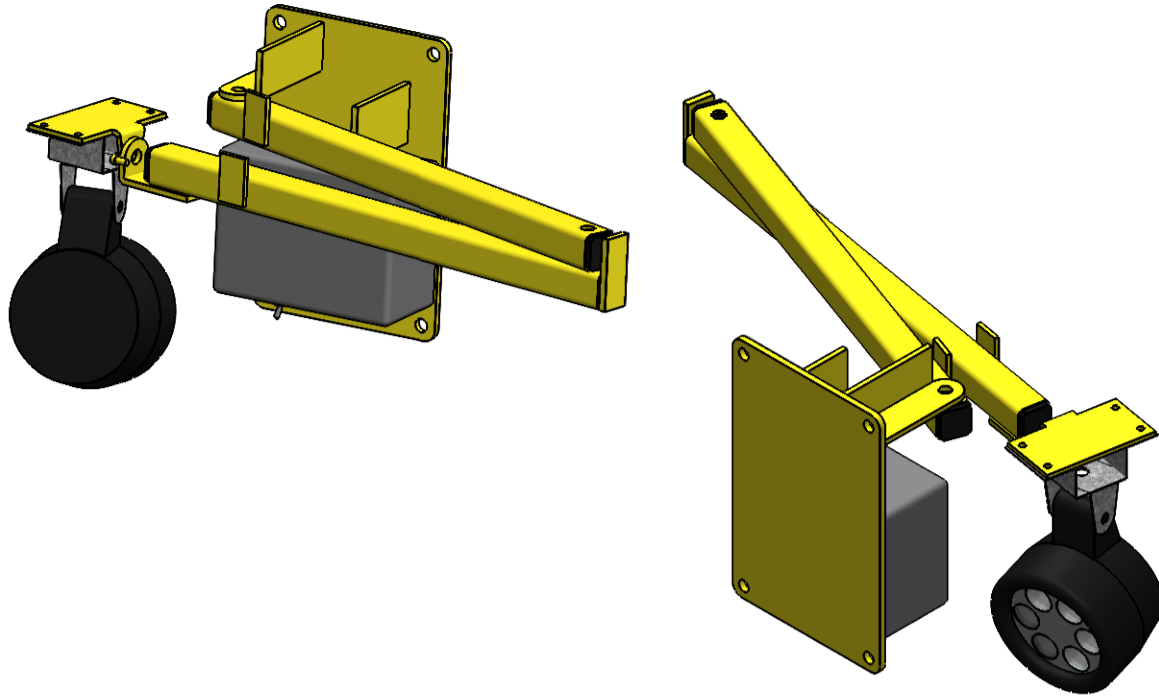

## PART No: TWDL-4

The Deluxe Dock Light moves in two planes and pivots at three points, allowing the light to be accurately positioned to illuminate the inside area of a vehicle during loading and unloading,

MATERIAL	STEEL
----------	-------

WEIGHT	6.5 Kg
--------	--------

ADDITIONAL INFO	18W LED array (approx. 900 lumen output). Arm length of ~1000mm fully extended. IP54 for outdoor applications
-----------------	---

All dimensions shown are in millimetres and are intended for reference purposes only; exact product measurements may vary due to applied tolerances and methods of manufacture