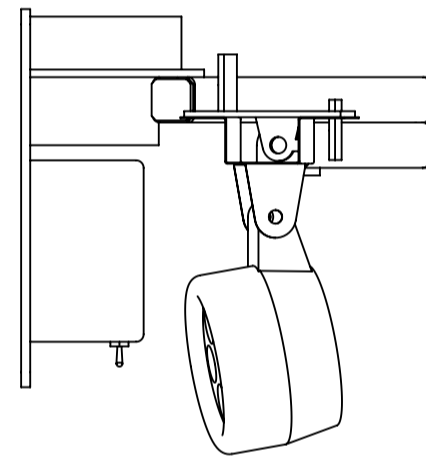

## PART No: TWDL-4

The Deluxe Dock Light moves in two planes and pivots at three points, allowing the light to be accurately positioned to illuminate the inside area of a vehicle during loading and unloading,

MATERIAL	STEEL
----------	-------

WEIGHT	6.5 Kg
--------	--------

ADDITIONAL INFO	18W LED array (approx. 900 lumen output). Arm length of ~1000mm fully extended. IP54 for outdoor applications
-----------------	---

All dimensions shown are in millimetres and are intended for reference purposes only; exact product measurements may vary due to applied tolerances and methods of manufacture