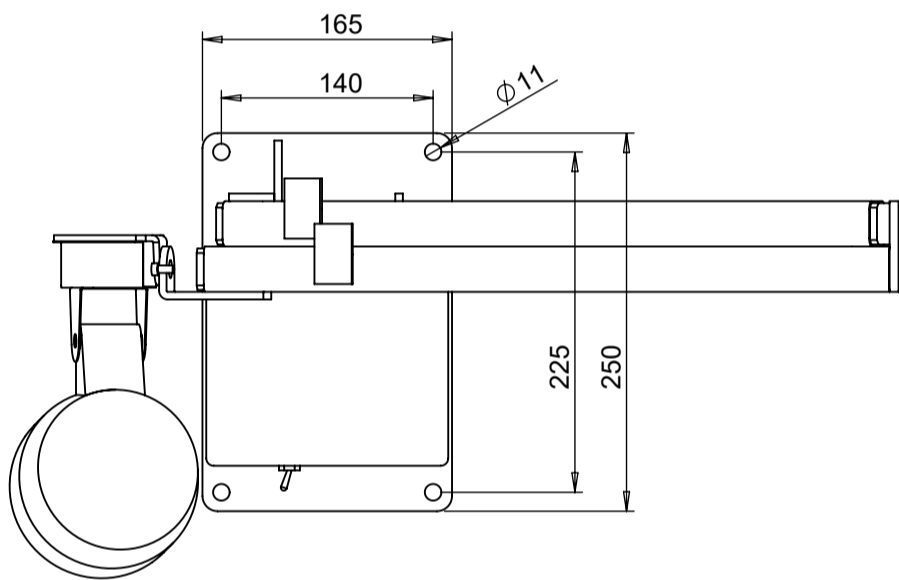

## PART No: TWDL-4

The Deluxe Dock Light moves in two planes and pivots at three points, allowing the light to be accurately positioned to illuminate the inside area of a vehicle during loading and unloading,

MATERIAL	STEEL
----------	-------

WEIGHT	6.5 Kg
--------	--------

ADDITIONAL INFO	18W LED array (approx. 900 lumen output). Arm length of ~1000mm fully extended. IP54 for outdoor applications
-----------------	---

All dimensions shown are in millimetres and are intended for reference purposes only; exact product measurements may vary due to applied tolerances and methods of manufacture