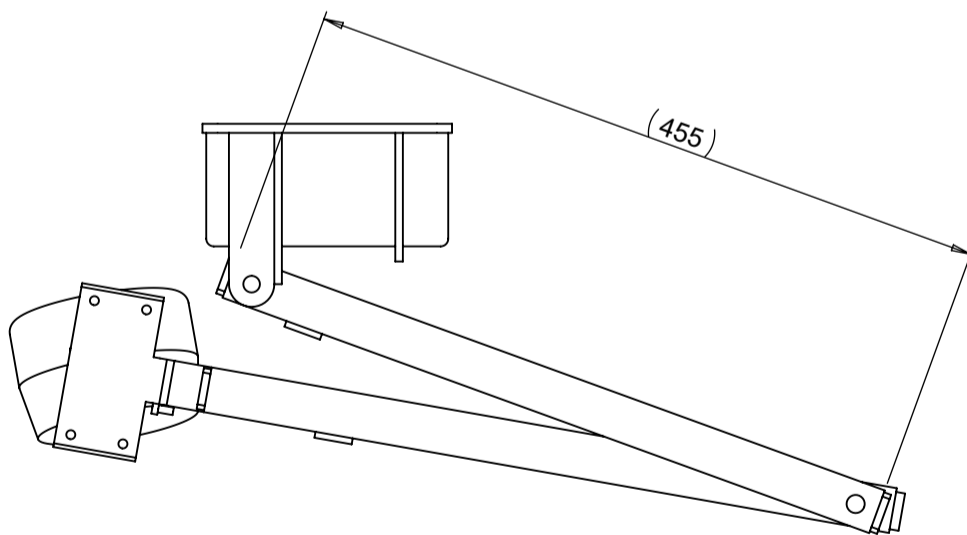

## PART No: TWDL-4

The Deluxe Dock Light moves in two planes and pivots at three points, allowing the light to be accurately positioned to illuminate the inside area of a vehicle during loading and unloading,

MATERIAL	STEEL
----------	-------

WEIGHT	6.5 Kg
--------	--------

ADDITIONAL INFO	18W LED array (approx. 900 lumen output). Arm length of ~1000mm fully extended. IP54 for outdoor applications
-----------------	---

All dimensions shown are in millimetres and are intended for reference purposes only; exact product measurements may vary due to applied tolerances and methods of manufacture