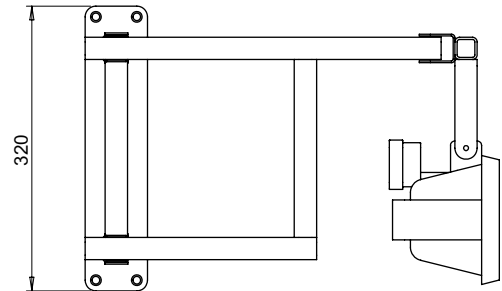

PART No: TWDL-1

The Thorworld Standard Dock Light is hinged from a bracket, allowing pivoting and extension in one plane. The lamp head also pivots to give further positional control. It has an arm length of 900mm and an On/Off switch built into the unit.

MATERIAL	STEEL
WEIGHT	6.4 Kg
ESTIMATED LEADTIME	EX STOCK
OPTIONAL EXTRAS	The lamp can be run from either a 240V or 110V supply. Please specify when ordering. Transformer not supplied.

All dimensions shown are in millimetres and are intended for reference purposes only; exact product measurements may vary due to applied tolerances and methods of manufacture