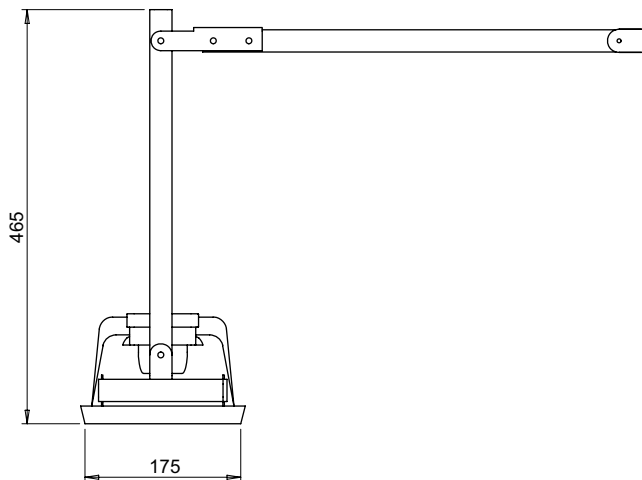

PART No: TWDL-1

The Thorworld Standard Dock Light is hinged from a bracket, allowing pivoting and extension in one plane. The lamp head also pivots to give further positional control. It has an arm length of 900mm and an On/Off switch built into the unit.

MATERIAL	STEEL
WEIGHT	6.4 Kg
ESTIMATED LEADTIME	EX STOCK
OPTIONAL EXTRAS	The lamp can be run from either a 240V or 110V supply. Please specify when ordering. Transformer not supplied.

All dimensions shown are in millimetres and are intended for reference purposes only; exact product measurements may vary due to applied tolerances and methods of manufacture