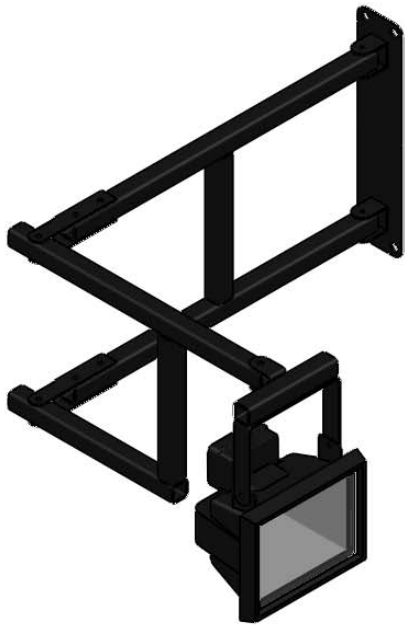

PART No: TWDL-1

The Thorworld Standard Dock Light is hinged from a bracket, allowing pivoting and extension in one plane. The lamp head also pivots to give further positional control. It has an arm length of 900mm and an On/Off switch built into the unit.

MATERIAL	STEEL
WEIGHT	6.4 Kg
ESTIMATED LEADTIME	EX STOCK
OPTIONAL EXTRAS	The lamp can be run from either a 240V or 110V supply. Please specify when ordering. Transformer not supplied.

All dimensions shown are in millimetres and are intended for reference purposes only; exact product measurements may vary due to applied tolerances and methods of manufacture