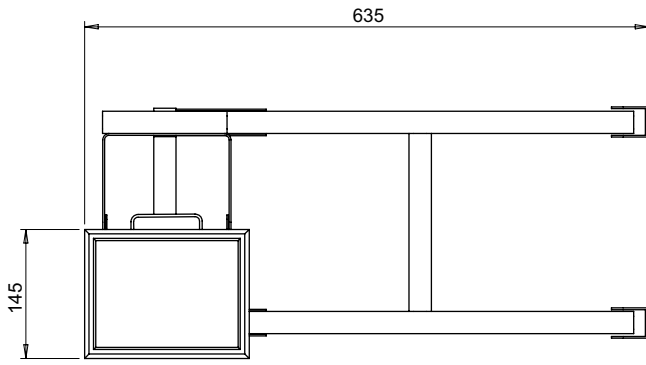

PART No: TWDL-1

The Thorworld Standard Dock Light is hinged from a bracket, allowing pivoting and extension in one plane. The lamp head also pivots to give further positional control. It has an arm length of 900mm and an On/Off switch built into the unit.

MATERIAL	STEEL
WEIGHT	6.4 Kg
ESTIMATED LEADTIME	EX STOCK
OPTIONAL EXTRAS	The lamp can be run from either a 240V or 110V supply. Please specify when ordering. Transformer not supplied.

All dimensions shown are in millimetres and are intended for reference purposes only; exact product measurements may vary due to applied tolerances and methods of manufacture