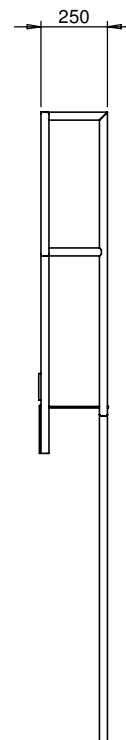

PART No: TMD-CL

The Thorworld Cat Ladder is ideal when space around the Modular Platform is limited. They are available in many other sizes and can be manufactured to order to suit customers individual requirements.

MATERIAL	STEEL
WEIGHT	66 Kg
ESTIMATED LEADTIME	6 - 8 Weeks
OPTIONAL EXTRAS	Can be used in conjunction with: TMD-SM Standard Module TMD-DL Dock Leveller Module

All dimensions shown are in millimetres and are intended for reference purposes only; exact product measurements may vary due to applied tolerances and methods of manufacture