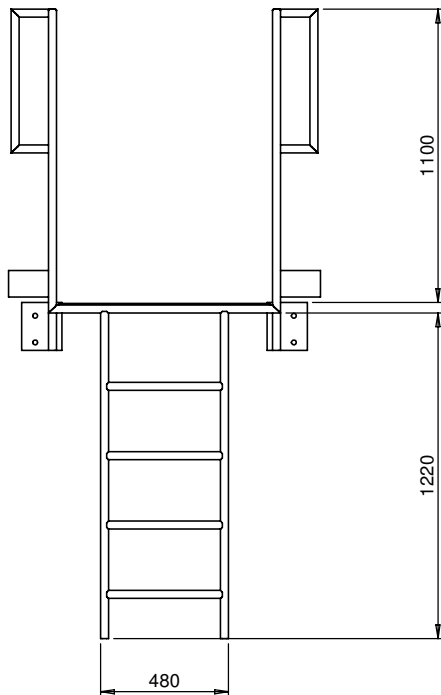

PART No: TMD-CL

The Thorworld Cat Ladder is ideal when space around the Modular Platform is limited. They are available in many other sizes and can be manufactured to order to suit customers individual requirements.

MATERIAL	STEEL
WEIGHT	66 Kg
ESTIMATED LEADTIME	6 - 8 Weeks
OPTIONAL EXTRAS	Can be used in conjunction with: TMD-SM Standard Module TMD-DL Dock Leveller Module

All dimensions shown are in millimetres and are intended for reference purposes only; exact product measurements may vary due to applied tolerances and methods of manufacture